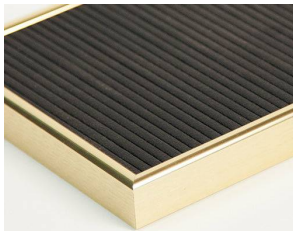

Open Face 8 x 12 Classic Metal Framed Black Vinyl Letter Board

FOR CURRENT PRICING, VISIT THE ID # LISTED ABOVE
FREE SHIPPING

Product Details

Variety of Letter Set Options to Choose From

5 Sizes: 1/2", 3/4", 1", 2" & 3"

#15 Classic Style Metal Frame Profile

- Access Letterboards
- **8" x 12" Letterboard**
- Letter Board with Changeable Letters
- Open Face Metal Framed Letter Board
- **BLACK Letter Board**
- Metal Frame Profile: 3/8" Wide ()
- Durable Black Vinyl Covered Letter Board
- Classic Picture Frame Style with Rounded Profile Face
- #15 frame Profile (3/8" Wide) borders the vinyl letter board
- Aluminum Frame
- 7 Popular Metal Frame Finishes
- Portrait and Landscape Sizes
- **8"x12"** is the Outside Frame Dimension
- Overall Frame Depth: 1"
- Letterboard with 1/4" grooves allows for easy letter and number insertion
- **3/4" White Helvetica letters and numbers included (290 Characters)**
- Optional Plastic Letters Sets Sizes in Helvetica and Roman Fonts
- Ideal for Signs, Messages, Menus, Directories, Other Info + Announcements
- Hanging Hardware on the frame back for easy wall or ceiling mount.
- Access Letterboards Open Face 8 x 12 Display **for INDOOR use**

Ordering Options

- Frame Orientation: Portrait or Landscape
- Optional letter & character sets (1/2", 3/4", 1", 2", 3")

Vinyl or Felt available in More Colors

(Blue, Green, Grey, Burgundy, White)

CUSTOM LARGER SIZES AVAILABLE | CALL US