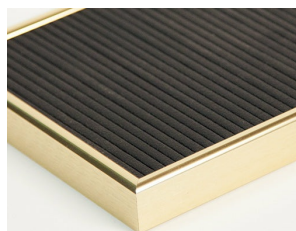

### Open Face 8 x 12 Classic Metal Framed Black Vinyl Letter Board

FOR CURRENT PRICING, VISIT THE ID # LISTED ABOVE  
FREE SHIPPING

#### Product Details

Variety of Letter Set Options to Choose From

5 Sizes: 1/2", 3/4", 1", 2" & 3"

#15 Classic Style Metal Frame Profile

- Access Letterboards
- **8" x 12" Letterboard**
- Letter Board with Changeable Letters
- Open Face Metal Framed Letter Board
- **BLACK Letter Board**
- Metal Frame Profile: 3/8" Wide ( )
- Durable Black Vinyl Covered Letter Board
- Classic Picture Frame Style with Rounded Profile Face
- #15 frame Profile (3/8" Wide) borders the vinyl letter board
- Aluminum Frame
- 7 Popular Metal Frame Finishes
- Portrait and Landscape Sizes
- **8"x12"** is the Outside Frame Dimension
- Overall Frame Depth: 1"
- Letterboard with 1/4" grooves allows for easy letter and number insertion
- **3/4" White Helvetica letters and numbers included (290 Characters)**
- Optional Plastic Letters Sets Sizes in Helvetica and Roman Fonts
- Ideal for Signs, Messages, Menus, Directories, Other Info + Announcements
- Hanging Hardware on the frame back for easy wall or ceiling mount.
- Access Letterboards Open Face 8 x 12 Display for INDOOR use

#### Ordering Options

- Frame Orientation: Portrait or Landscape
- Optional letter & character sets (1/2", 3/4", 1", 2", 3")

#### Vinyl or Felt available in More Colors

(Blue, Green, Grey, Burgundy, White)

**CUSTOM LARGER SIZES AVAILABLE | CALL US**

Model	Letter Board (Overall Frame Size)	Viewable Area	Orientation	Ship Wt.
OFLETM-812	8" x 12"	7 1/4" x 11 1/4"	Portrait or Landscape	3 LBS