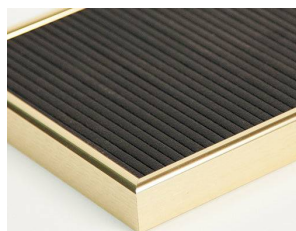

### Open Face 8 x 12 Classic Metal Framed Black Vinyl Letter Board

FOR CURRENT PRICING, VISIT THE ID # LISTED ABOVE  
FREE SHIPPING

#### Product Details

Variety of Letter Set Options to Choose From

5 Sizes: 1/2", 3/4", 1", 2" & 3"

#15 Classic Style Metal Frame Profile

- Access Letterboards
- **8" x 12" Letterboard**
- Letter Board with Changeable Letters
- Open Face Metal Framed Letter Board
- **BLACK Letter Board**
- Metal Frame Profile: 3/8" Wide ( )
- Durable Black Vinyl Covered Letter Board
- Classic Picture Frame Style with Rounded Profile Face
- #15 frame Profile (3/8" Wide) borders the vinyl letter board
- Aluminum Frame
- 7 Popular Metal Frame Finishes
- Portrait and Landscape Sizes
- 8"x12" is the Outside Frame Dimension
- Overall Frame Depth: 1"
- Letterboard with 1/4" grooves allows for easy letter and number insertion
- 3/4" White Helvetica letters and numbers included (290 Characters)
- Optional Plastic Letters Sets Sizes in Helvetica and Roman Fonts
- Ideal for Signs, Messages, Menus, Directories, Other Info + Announcements
- Hanging Hardware on the frame back for easy wall or ceiling mount.
- Access Letterboards Open Face 8 x 12 Display for INDOOR use

#### Ordering Options

- Frame Orientation: Portrait or Landscape
- Optional letter & character sets (1/2", 3/4", 1", 2", 3")

#### Vinyl or Felt available in More Colors

(Blue, Green, Grey, Burgundy, White)

**CUSTOM LARGER SIZES AVAILABLE | CALL US**

Model	Letter Board (Overall Frame Size)	Viewable Area	Orientation	Ship Wt.
OFLETM-812	8" x 12"	7 1/4" x 11 1/4"	Portrait or Landscape	3 LBS