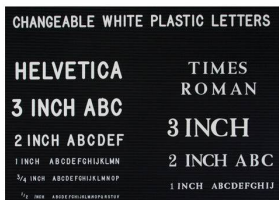

18x18 Changeable Letter Board Upscale Hospitality Wall Displays

FOR CURRENT PRICING, VISIT THE ID # LISTED ABOVE

Product Details

- **Elegant Hospitality Frame Letter Board**
- **Heavy-Duty, Upscale Message Display**
- Letter Board with Changeable Letters
- **Open Face Frame - No Acrylic Overlay**
- Open Face Allows Easily Change of your Message
- 18x18 Letter Board Size
- **Black Vinyl Grooved Letter Board Panel**
- **Square Frame Size 18" Wide x 18" High**
- Frame Top opening with "Lift-Top" Feature
- Tamper-Proof concealed sign track design
- All Aluminum rustproof construction
- Made from recycled durable aluminum
- Frame corners are meticulously and permanently joined together
- Includes 3/4" White Helvetica Plastic Letters Sprue Set
- **Made in America**
- **18x18 Hospitality Letter Board Wall Display** Ideal for Restaurants, Hotels
- Open Face 18 x 18 Letterboard Frames Designed **for Indoor Use**

Ordering Options

- Frame Orientation: Square
- Optional letter & character sets (1/2", 3/4", 1", 2", 3")

Model	Letterboard Size	Viewable Area	Weight	Ships Via
GLW40	18 Wide x 18 High	16 3/4" x 16 3/4"	8 LBS	UPS