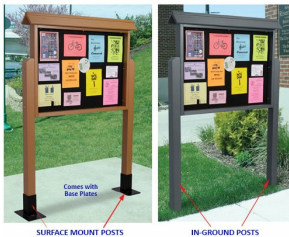

ECO-Design OPEN-FACE 45x31 Outdoor Freestanding MEGA Public Notice Message Boards, Single Sided, NO Door, NON-Lockable

FOR CURRENT PRICING, VISIT THE ID # LISTED ABOVE

Product Details

- **Outdoor FreeStanding Public Notice Board - OPEN FACE**
- **This product has NO DOORS and is NOT LOCKABLE. Its intended to allow the public to post notices.**
- LANDSCAPE - Standing Information Message Board
- For Single Sided Use
- **Viewing Area: 45.5" Wide x 31.75" High**
- **Overall Size: 53.5" Wide x 7.25" Deep x 77" High**
- Eco-Friendly Recycled Plastic Construction
- **Two Leg Posts 3 1/2" Square Structural-grade Recycled Plastic**
- **Choose Leg Posts: In-Ground or Surface Mount**
- **Black Rubber Tackboard comes Standard**
- **Faux Wood Style: Looks like Real Wood**
- **Six Faux Wood Finishes**
- **Eco-Friendly, Maintenance Free**
- Constructed from high density Recycled Plastic (Polyethylene) Lumber
- Will Not Rot, Splinter or Crack
- Weather Resistant Exterior Cabinet: Not flood or water proof
- Finished back panel adds structural integrity
- Protective Slanted Top Roof Shield
- **Call For Outdoor Custom Message Center Sizes Standing or Wall Mount**

Post Options

SURFACE MOUNT POSTS

If you're looking to display your message board on concrete, brick, cement or any other solid surface, this is the best option. Included are (2) Metal Base (sleeves) which accept each post with a secure snug fit. To properly install the freestanding message board, simply use the appropriate screws and anchors for the surface where you are affixing the post.

- Includes (2) 60" High x 3 1/2" Posts
- Base Plates: 8" Wide x 10" Deep" x 7.75" High

IN-GROUND POSTS

When installing your display directly into ground (for example grass or dirt), then this is the option to choose. Posts provided are longer than the surface mount posts, as a portion of the posts will be dug into the ground for added support. The overall height will remain same as surface mounted posts, for an ideal viewing height.