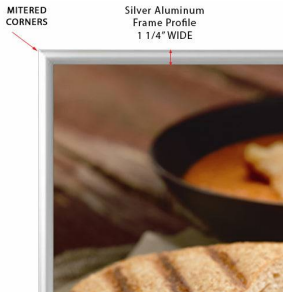

36x48 Snap Frame Poster Sign Frames 1 1/4" Wide | Silver Frame with Mitered Corners

FOR CURRENT PRICING, VISIT THE ID # LISTED ABOVE

Product Details

- **Mitered Corners Snap Frame**
- **Classic Style Mitered Frame**
- Wall Hanging Sign Frame
- **36" x 48" Snap Frame**
- Frame Width: 1 1/4" WIDE
- **Silver** Frame Finish
- 1 1/4" Wide Frames Sides Made with Aluminum
- Wall Display Frame for Posters, Signs, Photography, Etc.
- 36x48 Graphic is front loaded into Snap Open Frame
- **All four frame sides snap open by hand**
- **Mount Frame in either portrait & landscape orientation.**
- Accepts single printed Insert 36" x 48"
- Visible Area: **35 1/4" x 47 1/4"**
- Overall snap frame Size **37 3/4" x 49 3/4"**
- **Mitered Corner Silver Snap Frames for Indoor Use**
- **36x48 Non-Glare Protective Overlay is Included**
- Easy to follow instructions
- Each Flip up Frame is Packed Individually in a Cardboard Box
- **36 x 48 Silver Snap Frames Quick Ships in 1-2 Days**

Model	Insert (Poster Size)	Insert (Viewable Area)	Overall Size
TKM625	36" x 48"	35 1/4" X 47 1/4"	37 3/4" X 49 3/4"