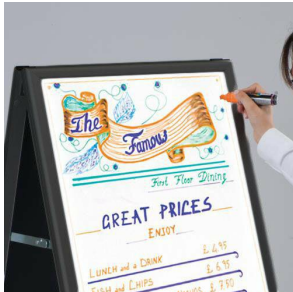

A-Board Dry Erase Whiteboard 22x28 Black A-Frame Sidewalk Sign Holder

FOR CURRENT PRICING, VISIT THE ID # LISTED ABOVE

5 Color Marker Set

(Optional)

Product Details

- **WHITE Dry Erase / Write On Sandwich Sidewalk Sign**
- Suitable for Indoor or Outdoor Use
- The double sided aluminum pavement sign is used for various applications.
- A perfect way to help take attention in high traffic commercial environment.
- Overall Product Height: 42 inches
- **Displays 22" Wide x 28" Written or Drawn Promotions**
- Two-sided viewing
- Folding A-Board Design
- Frame and Legs Metal Finish: **Black**
- Frame Rail Width: 1 5/16"
- Weather-treated construction with durable galvanized aluminum backing
- **Write-on A-Boards are for use with water-base chalk pens and dry erase markers. (NOT INCLUDED)**
- This outdoor pavement signage is for outdoor use, yet not intended for use in high wind rain or snow storms.
- Stable and robust, this pavement sign creates an effective advertisement area.
- **No Tools Required.**
- Single packed with an easy-to-understand instruction sheet!

Ordering Options

Optional Wet Erase Marker Set (Liquid Chalk Pens)

Set of 5 marker colors

Includes **Red, Yellow, Pink, Green, and Orange**

10mm Marker Tip - Suitable for Thick Writing