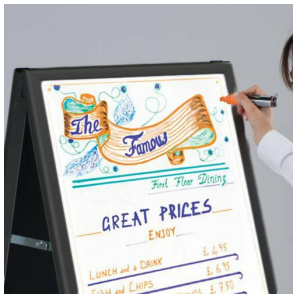

### A-Board Dry Erase Whiteboard 22x28 Black A-Frame Sidewalk Sign Holder

FOR CURRENT PRICING, VISIT THE ID # LISTED ABOVE

#### 5 Color Marker Set

(Optional)

#### Product Details

- **WHITE Dry Erase / Write On Sandwich Sidewalk Sign**
- Suitable for Indoor or Outdoor Use
- The double sided aluminum pavement sign is used for various applications.
- A perfect way to help take attention in high traffic commercial environment.
- Overall Product Height: 42 inches
- **Displays 22" Wide x 28" Written or Drawn Promotions**
- Two-sided viewing
- Folding A-Board Design
- Frame and Legs Metal Finish: **Black**
- Frame Rail Width: 1 5/16"
- Weather-treated construction with durable galvanized aluminum backing
- **Write-on A-Boards are for use with water-base chalk pens and dry erase markers. (NOT INCLUDED)**
- This outdoor pavement signage is for outdoor use, yet not intended for use in high wind rain or snow storms.
- Stable and robust, this pavement sign creates an effective advertisement area.
- **No Tools Required.**
- Single packed with an easy-to-understand instruction sheet!

#### Ordering Options

Optional Wet Erase Marker Set (Liquid Chalk Pens)

**Set of 5 marker colors**

Includes **Red, Yellow, Pink, Green, and Orange**

10mm Marker Tip - Suitable for Thick Writing