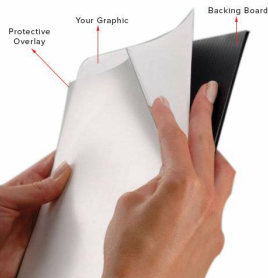

18x24 Slide-In Sign Holder .93" Wide | Mitered Silver Frame Quick Ships

FOR CURRENT PRICING, VISIT THE ID # LISTED ABOVE

Product Details

- Slide-In Aluminum Frame Design
- Classic Style Mitered Frame
- Wall Hanging Sign Frame
- Frame Width: **.93" WIDE**
- **Silver** Frame Finish
- Frame opening is on the short side
- Wall Display Frame for Posters, Signs, Photography, Etc.
- **Mount Frame in either portrait & landscape orientation.**
- Accepts single printed Insert 18" x 24"
- Visible Area: **17 1/2" x 23 1/2"**
- Overall Frame Size: **19 5/16" x 25 5/16"**
- **Slide-In Frames are for Indoor Use**
- **Non-Glare Protective Overlay is Included**
- Plastic Backer Board for Graphic Support is Included
- Easy to follow instructions
- Each Top Loading Frame is Packed Individually in a Cardboard Box
- **18x24 Slide-In Sign Frames Quick Ships in 1-2 Days**

Mounts
PORTRAIT
(Top Loading)
OR
LANDSCAPE
(Side Loading)

Model	Insert (Poster Size)	Insert (Viewable Area)	Overall Size
TKM760	18" x 24"	17 1/2" X 23 1/2"	19 5/16" X 25 5/16"