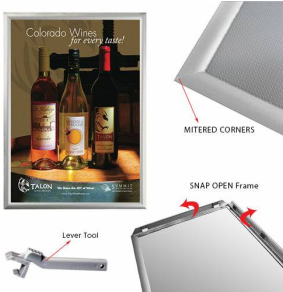

8.5x11 Euro Security Snap Frame Poster Sign Holder | Silver Metal Frame Finish with Frame Lever Tool

FOR CURRENT PRICING, VISIT THE ID # LISTED ABOVE

Product Details

- Euro-Security Snap Frame
- 8.5 x 11 Snap Frame with Tight Locking Frame
- Aluminum Silver Frame Finish
- Lever Tool included to flip open snap frame sides
- Indoor, Wall Mount Sign Frame
- Frame Width: **1-Inch**
- Fast Change Snap Open Frame
- Single-Sided Viewing
- Ideal for Stores, Malls, Offices, Hotels, Restaurants, Restrooms, etc.
- All four frame sides snap open with the Lever Tool
- Graphic Insert is Front Loaded into Snap Open Frame
- Durable Aluminum Snap Frame
- Mitered Frame Corners
- Position Snap Frame in Portrait or Landscape Orientation
- Accepts printed Inserts 8 1/2" x 11"
- Visible Area: 7 3/4" x 10 1/4"
- Overall snap frame Size 9 11/16" X 12 3/16"
- 85x11 Anti-Glare Protective PET-G Overlay Included
- Euro-Security Snap Frame **for Indoor Use Only**
- 85x11 Anti-Glare Protective PET-G Overlay Included
- Euro-Security Snap Frame comes with easy to follow instruction sheet
- **Quick Ships Ground Within 1- 2 Days**

Model	Insert (Poster Size)	Insert (Viewable Area)	Overall Size
TKM600	8.5" x 11"	7 3/4" x 10 1/4"	9 11/16" x 12 3/16"