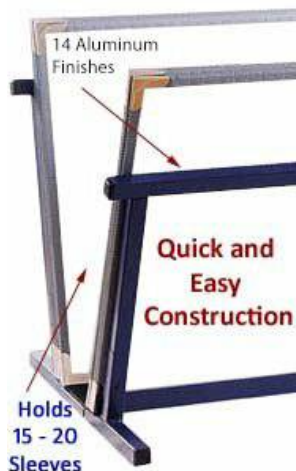

#### Product Details

- Countertop Poster Art Bin Display
- 16" Wide x 5" Deep Tray Size
- Durable Aluminum framework
- Slim Tray Width: Holds 15 - 20 Sleeves
- Standard Angle Design for the tray
- Sets up quickly and easily
- 14 Metal Display Finishes Available
- Optional Print Protector Sleeves
- These aluminum art bin displays are for **INDOOR USE ONLY**

#### Ordering Options

- Archival Print Sleeves are made in one piece
- Lightweight clear poster sleeves are built for everyday wear & tear
- Acid-Free 3mm Backing Board: White
- Ultra Violet Protective Crystal Clear Film: 175 Micron Polyester
- 5 Sewn Binding Colors
- Metal Corner Colors Available: Gold or Silver

For more information, please click on the [Warranty & Returns ICON](#) located above.

Model	Display Size	Display Holds	Ships Via	Shipping Weight
JS10	16" Wide x 5" Deep	15 - 20 Sleeves	FedEx	9