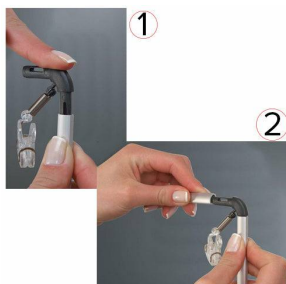

### 22x28 Stretch Clip Poster Frame | Silver Frame

FOR CURRENT PRICING, VISIT THE ID # LISTED ABOVE

#### Product Details

- Easy Stretch Clip Poster Display Frame
- Holds ONE 22" x 28" Poster
- Silver Frame Finish
- One or Two-Sided Frame Design
- Includes 4 Springs Clips to Hold the Graphic at Each Corner
- The plastic clips stretched from each corner, position the poster in the center
- DOUBLE or SINGLE sided viewing
- Includes 2 Hangers for Wall Mount.
- Hangers are suitable for Ceiling or Window Mount ( Chains, Cables or Suction Cups are NOT INCLUDED )
- Ideal for Window displays, or Ceiling Suspension for in-store advertisements
- **Recommended poster material is paper, any heavier material such as vinyl or textile may damage the springs at the corner.**
- Frame Rod Diameter: 3/8"
- Frame can be positioned in Portrait or Landscape
- Visible Area: 22" X 28"
- Overall snap frame Size 25 15/16" X 31 15/16"
- **Easy Stretch Clip Poster Holders are for Indoor Use**
- Easy to follow instruction sheet shows how to assemble the 4 frame pieces with 4 corner spring clips
- Each Frame is Packaged Individually in a Cardboard Box
- **Quick Ships Ground Within 1- 2 Days**