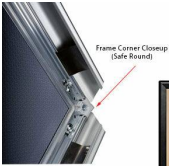

18x24 Safety Edge Corners Snap Frame Poster Sign Frames 1 1/4" Wide | Black Frame with Rounded Mitered Corners

FOR CURRENT PRICING, VISIT THE ID # LISTED ABOVE

Portrait