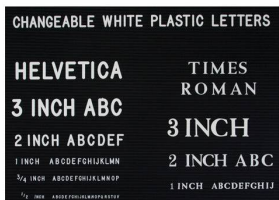

14x22 Changeable Letter Board Upscale Hospitality Wall Displays

FOR CURRENT PRICING, VISIT THE ID # LISTED ABOVE

Product Details

- **Elegant Hospitality Frame Letter Board**
- **Heavy-Duty, Upscale Message Display**
- Letter Board with Changeable Letters
- **Open Face Frame - No Acrylic Overlay**
- Open Face Allows Easily Change of your Message
- 14x22 Letter Board Size
- **Black Vinyl Grooved Letter Board Panel**
- **Frame Size 14" x 22"**
- **Frame Top opening with "Lift-Top" Feature**
- Tamper-Proof concealed sign track design
- All Aluminum rustproof construction
- Made from recycled durable aluminum
- Frame corners are meticulously and permanently joined together
- Includes 3/4" White Helvetica Plastic Letters Sprue Set
- **Made in America**
- **14x22 Hospitality Letter Board Wall Display Ideal for Restaurants, Hotels**
- Open Face 14 x 22 Letterboard Frames Designed **for Indoor Use**

Ordering Options

- Frame Orientation: Portrait or Landscape
- Optional letter & character sets (1/2", 3/4", 1", 2", 3")

| Model | Letterboard Size | Viewable Area | Weight | Ships Via |
|-------|------------------|-------------------|--------|-----------|
| GLW37 | 14" x 22" | 12 3/4" x 20 3/4" | 5 LBS | UPS |