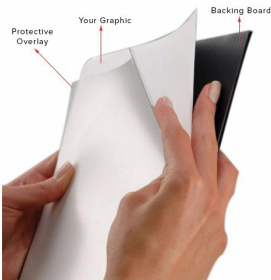

11x17 Slide-In Sign Holder .93" Wide | Mitered Metal Silver Frame Quick Ships

FOR CURRENT PRICING, VISIT THE ID # LISTED ABOVE

Product Details

- Slide-In Aluminum Frame Design
- Classic Style Mitered Frame
- Wall Hanging Sign Frame
- Frame Width: **.93" WIDE**
- Silver Frame Finish
- Frame opening is on the short side
- Wall Display Frame for Posters, Signs, Photography, Etc.
- **Mount Frame in either portrait & landscape orientation.**
- Accepts single printed Insert 11 x 17"
- Visible Area: **10 1/2" x 16 1/2"**
- Overall Frame Size: **12 5/16" x 18 5/16"**
- **Slide-In Frames are for Indoor Use**
- **Non-Glare Protective Overlay is Included**
- Plastic Backer Board for Graphic Support is Included
- Easy to follow instructions
- Each Top Loading Frame is Packed Individually in a Cardboard Box
- **11 x 17 Slide-In Sign Frames Quick Ships in 1-2 Days**

Mounts
PORTRAIT
(Top Loading)
OR
LANDSCAPE
(Side Loading)

Model	Insert (Poster Size)	Insert (Viewable Area)	Overall Size
TKM758	11" x 17"	10 1/2" X 16 1/2"	12 5/16" X 18 5/16"