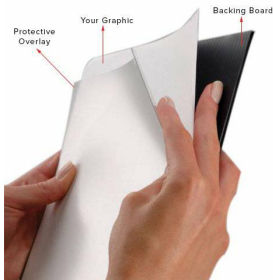

Model	Insert (Poster Size)	Insert (Viewable Area)	Overall Size
TKM758	11" x 17"	10 1/2" X 16 1/2"	12 5/16" X 18 5/16"