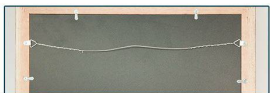

12" x 24" Open Face Wood #361 Framed Cork Board

FOR CURRENT PRICING, VISIT THE ID # LISTED ABOVE
FREE SHIPPING

Available in Both Orientations

Mounts with D-Rings or Optional Hanging Wire

Product Details

- Access Cork Board
- 12" x 24" Cork Bulletin Board
- Wooden Message Display Board
- Classic #361 Wood Frame
- Wooden Picture Frame Style with Flat Face Profile
- Natural Tan Pebble Cork Surface
- Open Face Wood Framed Bulletin Board Board
- Natural Wood Stained Frame
- Wood Frame Profile: 1 3/16" Wide ()
- 10 Popular Wood Stain Frame Finishes
- Portrait and Landscape Sizes
- All sizes refer to the Outside Frame Dimension
- 12" x 24" is the Outside Frame Dimension
- Overall Frame Depth: 3/4"
- Ideal as a message board, notice board, announcement board
- Hanging Hardware on the frame back for wall or ceiling mount.
- Optional Fabric Covered Cork Colors
- Optional Pushpins: Clear and Multi-Colored
- 12"x24" Access Bulletin Boards Open Face Display Frame **for INDOOR use**

Ordering Options

- Fabric Covering over Cork bulletin board (see 10 colors below)
- Hard Plastic Push Pins: Clear or Multi-Color pins (100 per box)

***CUSTOM SIZES AVAILABLE | CALL US**

Model	Cork Board (Overall Frame Size)	Viewable Area	Orientation	Ships Via
OFCORKW361-1224	12" x 24"	9 5/8" x 21 5/8"	Portrait or Landscape	FedEx