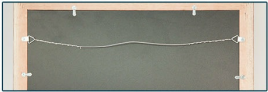

12" x 24" Open Face Wood #361 Framed Cork Board

FOR CURRENT PRICING, VISIT THE ID # LISTED ABOVE
FREE SHIPPING

Available in Both Orientations

Mounts with D-Rings or Optional Hanging Wire

Product Details

- Access Cork Board
- 12" x 24" Cork Bulletin Board
- Wooden Message Display Board
- Classic #361 Wood Frame
- Wooden Picture Frame Style with Flat Face Profile
- Natural Tan Pebble Cork Surface
- Open Face Wood Framed Bulletin Board Board
- Natural Wood Stained Frame
- Wood Frame Profile: 1 3/16" Wide ()
- 10 Popular Wood Stain Frame Finishes
- Portrait and Landscape Sizes
- All sizes refer to the Outside Frame Dimension
- 12" x 24" is the Outside Frame Dimension
- Overall Frame Depth: 3/4"
- Ideal as a message board, notice board, announcement board
- Hanging Hardware on the frame back for wall or ceiling mount.
- Optional Fabric Covered Cork Colors
- Optional Pushpins: Clear and Multi-Colored
- 12"x24" Access Bulletin Boards Open Face Display Frame **for INDOOR use**

Ordering Options

- Fabric Covering over Cork bulletin board (see 10 colors below)
- Hard Plastic Push Pins: Clear or Multi-Color pins (100 per box)

***CUSTOM SIZES AVAILABLE | CALL US**

Model	Cork Board (Overall Frame Size)	Viewable Area	Orientation	Ships Via
OFCORKW361-1224	12" x 24"	9 5/8" x 21 5/8"	Portrait or Landscape	FedEx