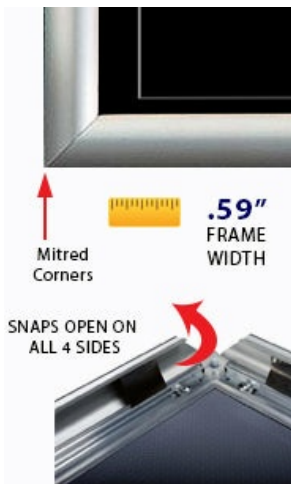

8.5x11 Snap Frame Poster Sign Frames .59" Wide | Silver Frame with Mitered Corners

FOR CURRENT PRICING, VISIT THE ID # LISTED ABOVE

Product Details

- Mitered Corners Snap Frame
- Classic Style Mitered Frame
- Wall Hanging Sign Frame
- 8 1/2" x 11" Snap Frame
- Frame Width: .59" WIDE
- Silver Frame Finish
- .59" Wide Frames Sides Made with Aluminum
- Wall Display Frame for Posters, Signs, Photography, Etc.
- 8.5x11 Graphic is front loaded into Snap Open Frame
- All four frame sides snap open by hand
- Mount Frame in either portrait & landscape orientation.
- Accepts single printed Insert 8 1/2" x 11"
- Visible Area: 8 1/8" x 10 5/8"
- Overall snap frame Size 8 15/16" x 11 7/16"
- Mitered Corner Silver Snap Frames for Indoor Use
- 8.5x11 Non-Glare Protective Overlay is Included
- Easy to follow instructions
- Each Flip up Frame is Packed Individually in a Cardboard Box
- 8 1/2 x 11 Silver Snap Frames Quick Ships in 1-2 Days

| Model | Insert (Poster Size) | Insert (Viewable Area) | Overall Size |
|--------|----------------------|------------------------|---------------------|
| TKM695 | 8 1/2" x 11" | 8 1/8" X 10 5/8" | 8 15/16" X 11 7/16" |