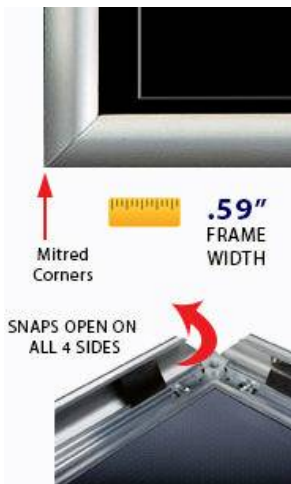

8.5x11 Snap Frame Poster Sign Frames .59" Wide | Silver Frame with Mitered Corners

FOR CURRENT PRICING, VISIT THE ID # LISTED ABOVE

Product Details

- Mitered Corners Snap Frame
- Classic Style Mitered Frame
- Wall Hanging Sign Frame
- 8 1/2" x 11" Snap Frame
- Frame Width: .59" WIDE
- Silver Frame Finish
- .59" Wide Frames Sides Made with Aluminum
- Wall Display Frame for Posters, Signs, Photography, Etc.
- 8.5x11 Graphic is front loaded into Snap Open Frame
- All four frame sides snap open by hand
- Mount Frame in either portrait & landscape orientation.
- Accepts single printed Insert 8 1/2" x 11"
- Visible Area: 8 1/8" x 10 5/8"
- Overall snap frame Size 8 15/16" x 11 7/16"
- Mitered Corner Silver Snap Frames for Indoor Use
- 8.5x11 Non-Glare Protective Overlay is Included
- Easy to follow instructions
- Each Flip up Frame is Packed Individually in a Cardboard Box
- 8 1/2 x 11 Silver Snap Frames Quick Ships in 1-2 Days

Model	Insert (Poster Size)	Insert (Viewable Area)	Overall Size
TKM695	8 1/2" x 11"	8 1/8" X 10 5/8"	8 15/16" X 11 7/16"