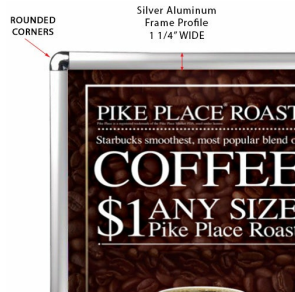

18x24 Wall Snap Frame Poster Sign Holder 1 1/4" Rounded Corner | Silver Frame Finish

FOR CURRENT PRICING, VISIT THE ID # LISTED ABOVE

Product Details

- **Rounded Corners Snap Frame**
- **Wall Hanging Snap Frame**
- **18" x 24" Snap Frame**
- Smooth Rounded Corners
- Frame Width: **1 1/4" WIDE**
- **Silver** Frame Finish
- **Rounded Corners in Molded Plastic**
- Frames Sides Made with Aluminum
- Wall Display Frame for Posters, Signs, Photography, Etc.
- Graphic is front loaded into Snap Open Frame
- **All four frame sides snap open by hand**
- **Position Frame in either portrait & landscape orientation.**
- Accepts printed Inserts 18" x 24"
- Visible Area: **17 3/16" x 23 3/16"**
- Overall snap frame Size **19 3/4" x 25 3/4"**
- **Rounded Corner Silver Snap Frame for Indoor Use**
- **18x24 Non-Glare Protective Overlay is included**
- **Rounded Corner 1 1/4" Silver Snap Frame with easy instructions**

Model	Insert (Poster Size)	Insert (Viewable Area)	Overall Size
TKM555	18" x 24"	17 3/16" X 23 3/16"	19 3/4" X 25 3/4"