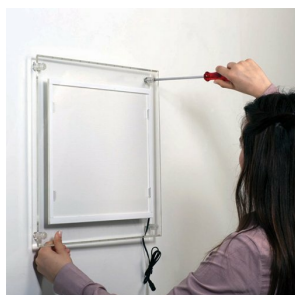

### 11 x 17 Illuminated LED Acrylic Wall Sign Holder with Standoffs | Display Menus, Posters & Signs

FOR CURRENT PRICING, VISIT THE ID # LISTED ABOVE

#### Product Details

- Illuminated LED Acrylic Frame with Standoffs
- **11x17** LED Lighted Sign, Menu, Photo, Poster Frame
- Elegant Wall Frame with LED Clear Acrylic Panel
- Special treated acrylic and LED technology illuminates prints beautifully
- Acrylic Frame Mounts to Landscape or Portrait Position
- Poster placed in position by 2 clear clips on 2 short sides
- Poster is placed in between the specially treated acrylic and cover acrylic sheet
- Display Printed Insert **11 x 17** including Menus, Signs, Posters
- Posters can be changed by unscrewing the 4 standoff hardware provided
- **UL Approved and Rated: All units pass UL/CE PAT test**
- Packed with quality certificates & 6.5ft electrical cable
- LED Illumination saves up to 60% energy cost
- Available in a Clear Acrylic with Black Border
- Overall Approximate Sign Holder Weight: **8 LBS**
- Acrylic Sign is **for Indoor Use**
- Simple to follow Mounting Instructions Included
- Easy-to-understand instruction sheet and fixing elements