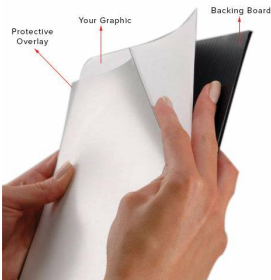

Model	Insert (Poster Size)	Insert (Viewable Area)	Overall Size
TKM763	22" x 28"	21 1/2" X 27 1/2"	23 5/16" X 29 5/16"