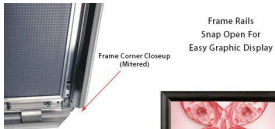

24x36 Snap Frame Poster Sign Frames 1-Inch Wide | Black Frame with Mitered Corners

FOR CURRENT PRICING, VISIT THE ID # LISTED ABOVE

Product Details

- 24x36 Snap Frame with 1" Wide Frame Profile
- Classic Style Mitered Frame Corners
- Wall Hanging Sign Frame
- Black 24 x 36 Snap Frame
- Frame Width: 1" WIDE
- 1-Inch Wide Frames Sides Made with Aluminum
- Wall Display Frame for Posters, Signs, Photography, Etc.
- 24x36 Graphic is front loaded into Snap Open Frame
- All four frame sides snap open by hand
- Mount Frame in either portrait & landscape orientation.
- Accepts single printed Insert 24" x 36"
- Visible Area: 23 5/16" x 35 5/16"
- Overall snap frame Size 25 3/16" x 37 3/16"
- 24x36 Non-Glare Protective Overlay is Included
- Easy-to-follow instructions
- Mitered Corner Black Snap Frames **for Indoor Use**
- Each Flip-up Frame is Packed Individually in a Cardboard Box
- 24 x 36 Black Snap Frames **Quick Ships in 1-2 Days**

Landscape

Portrait

MITERED CORNERS
Black Aluminum Frame Profile 1" WIDE

| Model | Insert (Poster Size) | Insert (Viewable Area) | Overall Size |
|--------|----------------------|------------------------|---------------------|
| TKM808 | 24" x 36" | 23 5/16" X 35 5/16" | 25 3/16" X 37 3/16" |