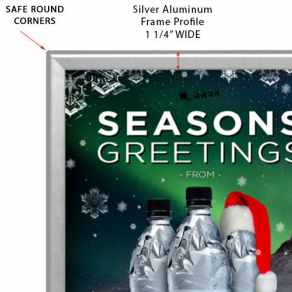

20x30 Safety Edge Corners Snap Frame Poster Sign Frames 1 1/4" Wide | Silver Frame with Rounded Mitered Corners

FOR CURRENT PRICING, VISIT THE ID # LISTED ABOVE

Product Details

- Safe Edge Corners Snap Frame
- Mitered Frame with Rounded Safe Corners
- Wall Hanging Sign Frame
- 20" x 30" Snap Frame
- Frame Width: 1 1/4" WIDE
- Silver Frame Finish
- Safe Round Corners in Molded Plastic
- 1.25" Wide Frames Sides Made with Aluminum
- Wall Display Frame for Posters, Signs, Photography, Etc.
- 20x30 Graphic is front loaded into Snap Open Frame
- All four frame sides snap open by hand
- Mount Frame in either portrait & landscape orientation.
- Accepts single printed Insert 20" x 30"
- Visible Area: 18 1/4" x 29 1/4"
- Overall snap frame Size 21 3/4" x 31 3/4"
- Safety Edge Round Corners Silver Snap Frames for Indoor Use
- 20x30 Non-Glare Protective Overlay is Included
- Easy to follow instructions
- Each Frame is Packed Individually in a Cardboard Box
- 20 x 30 Silver Snap Frames Quick Ships in 1-2 Days

Model	Insert (Poster Size)	Insert (Viewable Area)	Overall Size
TKM576	20" x 30"	18 1/4" X 29 1/4"	21 3/4" X 31 3/4"