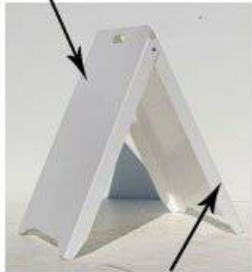

### Plastic POSTER A-Board Pavement Sign Holder

FOR CURRENT PRICING, VISIT THE ID # LISTED ABOVE

#### Product Details

- Sidewalk Sign
- White Plastic A Board
- Folding A-Frame Pavement Sign Design
- Budget-friendly Sandwich Sign Board or Menu Board
- Suitable for Indoor or Outdoor Use
- Quick-Changing
- Suitable for Ink Jet printing
- Add Vinyl Lettering, or Adhesive Posters OR Tape poster to the A-Board
- Each Board Side fits a graphic 18.9" Wide x 32"
- Overall Board Size: 19.7" Wide x 34.65" High x 25" Deep
- Two-sided viewing
- Made of Durable Polystyrene Plastic
- When used outdoors, weatherproof poster materials recommended
- **No Tools Required.**
- Single packed with an easy-to-understand instruction sheet!

Use the plastic sign face to adhere vinyl lettering, adhesive signs, or simply Tape-in your graphic.

Grab customer's attention with Double Sided Viewing