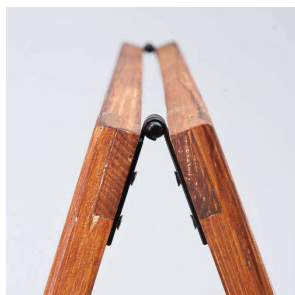

### Wooden A-Board 24 x 32 Black Markerboard A-Frame Sidewalk Sign, Foldable 2-Sided Message Board

FOR CURRENT PRICING, VISIT THE ID # LISTED ABOVE

#### Product Details

- A-Frame Black Marker Board Writing Surface
- Message Board Suitable for Outdoor or Indoor Use
- 2-Sided, Solid Wood Sandwich Board 24x32
- Portable & Foldable Wood A-Board Design
- 23.6" Wide x 31.5" High Sidewalk Sign
- Create Written or Drawn Promotions and Messages
- Solid Stained Wood Frame and Legs
- Quickly Create Different Announcements Whenever Needed
- Use A-Boards with water-based pens and chalk pens. (NOT INCLUDED)
- Use outdoors, but not intended for use in High Winds. Rain or Snowstorms.
- Easy clean black markerboard surface
- No Tools Required.
- Single-packed with an easy-to-understand instruction sheet
- **Quick Ships in 1-2 Days Ground**

\*\*This A-Frame Sign Holder is suitable to write on with water-based wet erase markers or chalk pens. It is **NOT MEANT to be used** with Dry Erase Markers or Basic Chalk Sticks.