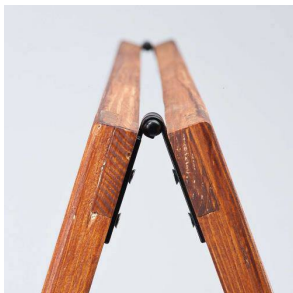

Wooden A-Board 24 x 32 Black Markerboard A-Frame Sidewalk Sign, Foldable 2-Sided Message Board

FOR CURRENT PRICING, VISIT THE ID # LISTED ABOVE

(Optional)

5 Color Marker Set
3(pc) White Chalk Pen Set

Product Details

- A-Frame Black Marker Board Writing Surface
- Message Board Suitable for Outdoor or Indoor Use
- 2-Sided, Solid Wood Sandwich Board 24x32
- Portable & Foldable Wood A-Board Design
- 23.6" Wide x 31.5" High Sidewalk Sign
- Create Written or Drawn Promotions and Messages
- Solid Stained Wood Frame and Legs
- Quickly Create Different Announcements Whenever Needed
- Use A-Boards with water-based pens and chalk pens. (NOT INCLUDED)
- Use outdoors, but not intended for use in High Winds. Rain or Snowstorms.
- Easy clean black markerboard surface
- No Tools Required.
- Single-packed with an easy-to-understand instruction sheet
- **Quick Ships in 1-2 Days Ground**

This A-Frame Sign Holder is suitable to write on with water-based wet erase markers or chalk pens. It is **NOT MEANT to be used with Dry Erase Markers or Basic Chalk Sticks.

Ordering Options

Optional Wet Erase Marker Set (Liquid Chalk Pens)

Set of 5 Brilliant marker colors

Includes **Red, Yellow, Pink, Green, and Orange**

10mm Marker Tip - Suitable for Thick Writing

Set of 3 White Chalk Pens

Includes 3 Liquid Chalk Pens

10mm Marker Tip - Suitable for Thick Writing