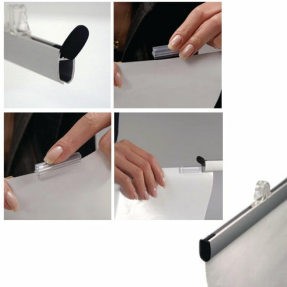

72" Wide Quick Change Banner Bar Set | Silver Metal Snap Bar Finish

FOR CURRENT PRICING, VISIT THE ID # LISTED ABOVE

Product Details

- Contemporary Poster Clamp Set
- 72" WIDE Poster Bars
- Silver Snap Bar Finish
- Aluminum Bars (Rails)
- Black End Caps for Each Bar
- End Caps Turns to Open for Sliding in Poster
- Clear Plastic Poster Clips provide extra strength for heavier and bigger posters
- Position Frame Rails in Portrait Orientation
- .83" Frame Profile Height
- Hang from wall or hang from ceiling your single or double sided graphics
- Quick Change Poster Holder Display
- Wall Display Frame for Posters, Signs, Photography, Etc.
- Accepts printed inserts up to 72" WIDE
- Accepts up to 7/16" Inch Thick Graphic
- 72" WIDE Poster Clamps Bar Set is suitable for Indoor Use
- Easy to follow instruction sheet
- Quick Ships Ground Within 1- 2 Days

Model	Insert (Poster Size)	Snap Bar Profile
TKM732	up to 72" Wide	1" High