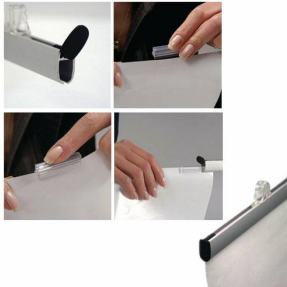

72" Wide Quick Change Banner Bar Set | Silver Metal Snap Bar Finish

FOR CURRENT PRICING, VISIT THE ID # LISTED ABOVE

Product Details

- Contemporary Poster Clamp Set
- 72" WIDE Poster Bars
- Silver Snap Bar Finish
- Aluminum Bars (Rails)
- Black End Caps for Each Bar
- End Caps Turns to Open for Sliding in Poster
- Clear Plastic Poster Clips provide extra strength for heavier and bigger posters
- Position Frame Rails in Portrait Orientation
- .83" Frame Profile Height
- Hang from wall or hang from ceiling your single or double sided graphics
- Quick Change Poster Holder Display
- Wall Display Frame for Posters, Signs, Photography, Etc.
- Accepts printed inserts up to 72" WIDE
- Accepts up to 7/16" Inch Thick Graphic
- 72" WIDE Poster Clamps Bar Set is suitable for Indoor Use
- Easy to follow instruction sheet
- Quick Ships Ground Within 1- 2 Days

Model	Insert (Poster Size)	Snap Bar Profile
TKM732	up to 72" Wide	1" High