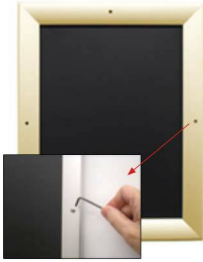

for all frame colors selected

- .040 Backing Board: Thin, durable backer board for 3/8" thick poster only
- .020 clear PETG overlay is included to protect thick poster insert (3/8" Only)
- **Allen Wrench Tool is included to help remove and secure your inserts**
- SwingSnap poster frames can mount either **Portrait or Landscape**
- Installs Easily: Punched holes in frame allow for easy surface mounting
- Hanging hardware included

- Aluminum snap-open displays are for **INDOOR** or ****OUTDOOR** use

**Make sure you laminate your insert material if going outdoors

**Poster Snap Frames are weather resistant...not water-proof

Mounted Graphic Details

3/8" Mounted Graphic Insert

All frames will include a .040 Black Backer Board

All frames will include a .020 Clear Overlay

1/2" MAX Mounted Graphic Insert

.040 Black Backer Board **NOT INCLUDED** (can not fit)

.020 Clear Overlay **NOT INCLUDED** (can not fit)

Customize your Snap Frames

- **Customize Security Screw Extra Deep Poster Snap Frames 10 x 12!**
- If you request a larger size Snap Frame FULLY ASSEMBLED,

please call for a shipping quote.