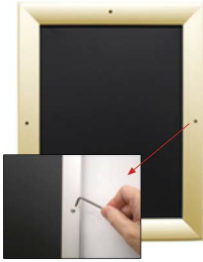

for all frame colors selected

- .040 Backing Board: Thin, durable backer board for 3/8" thick poster only
- .020 clear PETG overlay is included to protect thick poster insert (3/8" Only)
- **Allen Wrench Tool is included to help remove and secure your inserts**
- SwingSnap poster frames can mount either **Portrait or Landscape**
- Installs Easily: Punched holes in frame allow for easy surface mounting
- Hanging hardware included

- Aluminum snap-open displays are for **INDOOR** or ****OUTDOOR** use

**Make sure you laminate your insert material if going outdoors

**Poster Snap Frames are weather resistant...not water-proof

Mounted Graphic Details

3/8" Mounted Graphic Insert

All frames will include a .040 Black Backer Board

All frames will include a .020 Clear Overlay

1/2" MAX Mounted Graphic Insert

.040 Black Backer Board **NOT INCLUDED** (can not fit)

.020 Clear Overlay **NOT INCLUDED** (can not fit)

Customize your Snap Frames

- **Customize Security Screw Extra Deep Poster Snap Frames 10 x 12!**
- If you request a larger size Snap Frame FULLY ASSEMBLED,

please call for a shipping quote.