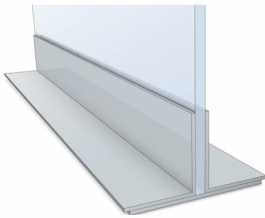

### T Mount CounterTop Base Display ( 14" Wide)

FOR CURRENT PRICING, VISIT THE ID # LISTED ABOVE

#### Product Details

- T Mount Bases for Graphic Poster Boards
- Display mount sits flat on any surface
- **Built to display up to 14" Wide boards and other substrates**
- Displays 1 or 2 posters / banners, single or double sided
- **Accepts 1/4" MAX Insert Thickness**
- Counter Top mounts constructed with durable steel
- Double L Mounts available in **Black or Silver** finishes
- Height Off Floor: 1"
- **Front to Back Floor Space (Depth): 4"**
- Assemble without tools (no loose parts to lose)
- Overall Sign Holder Weight: **2 3/4 LBS**
- T-Mount Display Stands Best suited for **Indoor Use Only**
- **Does Not Come with Graphics Board**