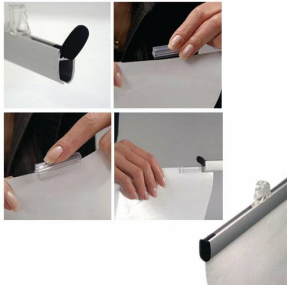

48" Wide Quick Change Banner Bar Set | Silver Metal Snap Bar Finish

FOR CURRENT PRICING, VISIT THE ID # LISTED ABOVE

Product Details

- Contemporary Poster Clamp Set
- 48" WIDE Poster Bars
- Silver Snap Bar Finish
- Aluminum Bars (Rails)
- Black End Caps for Each Bar
- End Caps Turns to Open for Sliding in Poster
- Clear Plastic Poster Clips provide extra strength for heavier and bigger posters
- Position Frame Rails in Portrait Orientation
- .83" Frame Profile Height
- Hang from wall or hang from ceiling your single or double sided graphics
- Quick Change Poster Holder Display
- Wall Display Frame for Posters, Signs, Photography, Etc.
- Accepts printed inserts up to **48" WIDE**
- Accepts up to 7/16" Inch Thick Graphic
- **48" WIDE Poster Clamps Bar Set is suitable for Indoor Use**
- Easy to follow instruction sheet
- **Quick Ships Ground Within 1- 2 Days**

Model	Insert (Poster Size)	Snap Bar Profile
TKM731	up to 48" Wide	1" High