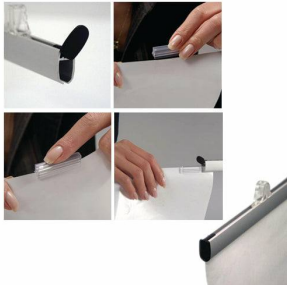

48" Wide Quick Change Banner Bar Set | Silver Metal Snap Bar Finish

FOR CURRENT PRICING, VISIT THE ID # LISTED ABOVE

Product Details

- Contemporary Poster Clamp Set
- 48" WIDE Poster Bars
- Silver Snap Bar Finish
- Aluminum Bars (Rails)
- Black End Caps for Each Bar
- End Caps Turns to Open for Sliding in Poster
- Clear Plastic Poster Clips provide extra strength for heavier and bigger posters
- Position Frame Rails in Portrait Orientation
- .83" Frame Profile Height
- Hang from wall or hang from ceiling your single or double sided graphics
- Quick Change Poster Holder Display
- Wall Display Frame for Posters, Signs, Photography, Etc.
- Accepts printed inserts up to 48" WIDE
- Accepts up to 7/16" Inch Thick Graphic
- 48" WIDE Poster Clamps Bar Set is suitable for Indoor Use
- Easy to follow instruction sheet
- Quick Ships Ground Within 1- 2 Days

Model	Insert (Poster Size)	Snap Bar Profile
TKM731	up to 48" Wide	1" High