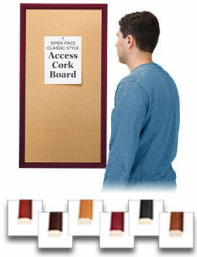

20 x 20 Access Cork Board, Open Face Wood 353 Framed Bulletin Board

FOR CURRENT PRICING, VISIT THE ID # LISTED ABOVE
FREE SHIPPING

50+ Sizes

Custom Sizes Also Available

Product Details

- Access Cork Boards, Open Face
- 20" x 20" Wooden Message Display Board
- Classic #353 Wood Frame
- Wooden Picture Frame Style with 3-Step Profile
- Natural Tan Pebble Cork Surface
- Wood Frame Profile: 1 3/8" Wide ()
- Overall Wood Frame Depth: 1 1/8"
- Natural Wood Stained Frame
- 6 Popular Wood Stain Frame Finishes
- Square Sizes
- 20" x 20" is the Outside Frame Dimension
- Ideal as a message board, notice board, announcement board
- Hanging Hardware on the frame back for wall or ceiling mount.
- Optional Fabric Covered Cork Colors
- Optional Pushpins: Clear and Multi-Colored
- 20"x20" Access Cork Boards Open Face Display Frame for INDOOR use

Ordering Options

- Fabric Covering over Cork bulletin board (see 6 colors below)
- Hard Plastic Push Pins: Clear or Multi-Color pins (100 per box)

***CUSTOM SIZES AVAILABLE | CALL US**

Model	Cork Board (Overall Frame Size)	Viewable Area	Orientation	Ships Via
OFCORKW353-2020	20" x 20"	17 1/4" x 17 1/4"	Square	FedEx