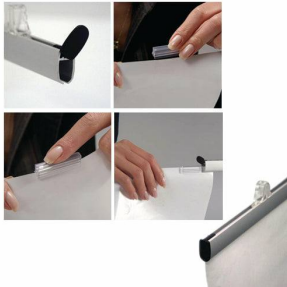

36" Wide Quick Change Banner Bar Set | Silver Metal Snap Bar Finish

FOR CURRENT PRICING, VISIT THE ID # LISTED ABOVE

Product Details

- Contemporary Poster Clamp Set
- 36" WIDE Poster Bars
- Silver Snap Bar Finish
- Aluminum Bars (Rails)
- Black End Caps for Each Bar
- End Caps Turns to Open for Sliding in Poster
- Clear Plastic Poster Clips provide extra strength for heavier and bigger posters
- Position Frame Rails in Portrait Orientation
- .83" Frame Profile Height
- Hang from wall or hang from ceiling your single or double sided graphics
- Quick Change Poster Holder Display
- Wall Display Frame for Posters, Signs, Photography, Etc.
- Accepts printed inserts up to 36" WIDE
- Accepts up to 7/16" Inch Thick Graphic
- 36" WIDE Poster Clamps Bar Set is suitable for Indoor Use
- Easy to follow instruction sheet
- Quick Ships Ground Within 1- 2 Days

Model	Insert (Poster Size)	Snap Bar Profile
TKM730	up to 36" Wide	1" High