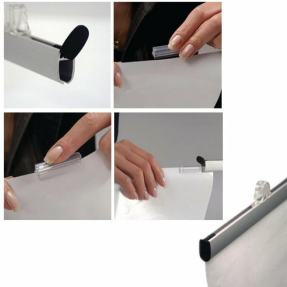

36" Wide Quick Change Banner Bar Set | Silver Metal Snap Bar Finish

FOR CURRENT PRICING, VISIT THE ID # LISTED ABOVE

Product Details

- Contemporary Poster Clamp Set
- **36" WIDE** Poster Bars
- **Silver Snap Bar Finish**
- **Aluminum Bars (Rails)**
- **Black End Caps for Each Bar**
- **End Caps Turns to Open for Sliding in Poster**
- Clear Plastic Poster Clips provide extra strength for heavier and bigger posters
- Position Frame Rails in Portrait Orientation
- **.83"** Frame Profile Height
- Hang from wall or hang from ceiling your single or double sided graphics
- Quick Change Poster Holder Display
- Wall Display Frame for Posters, Signs, Photography, Etc.
- Accepts printed inserts up to **36" WIDE**
- Accepts up to 7/16" Inch Thick Graphic
- **36" WIDE Poster Clamps Bar Set is suitable for Indoor Use**
- Easy to follow instruction sheet
- **Quick Ships Ground Within 1- 2 Days**

| Model | Insert (Poster Size) | Snap Bar Profile |
|--------|----------------------|------------------|
| TKM730 | up to 36" Wide | 1" High |