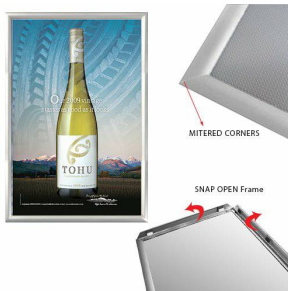

Window Display 20x30 Snap Frame Poster Sign Holder | Two-Sided Silver Metal Frame Finish

FOR CURRENT PRICING, VISIT THE ID # LISTED ABOVE

Product Details

- Window Display Silver Snap Frame
- 20" x 30" Snap Frame
- Silver Frame Finish
- Versatile Design 2-Sided Snap Frame Design
- Fast Change Snap Open Frame
- DOUBLE or SINGLE sided uses
- Window Display Frame for Posters, Signs, Ads, Etc.
- Ideal for Windows, Doors, Clear or Glass Office Walls, Partitions
- All four frame sides snap open by hand
- Graphic Insert is Front Loaded into Snap Open Frame
- Durable Aluminum Snap Frame
- Mitered Frame Corners
- Frame Width: 1"
- Position Frame in either portrait & landscape orientation.
- Accepts printed Inserts 20" x 30"
- Visible Area: 19 5/16" X 29 5/16"
- Overall snap frame Size 21 3/16" X 31 3/16"
- Window Silver Snap Frame for BOTH Outdoor and Indoor Use
- 20x30 Anti-Glare Protective PET-G Overlay is Included
- Window Display Snap Frame with easy to follow instruction sheet
- Each 1" Wide Silver Snap Frame is Packaged Individually in a Cardboard Box
- Quick Ships Ground Within 1- 2 Days

Model	Insert (Poster Size)	Insert (Viewable Area)	Overall Size
TKM585	20" x 30"	19 5/16" X 29 5/16"	21 3/16" X 31 3/16"