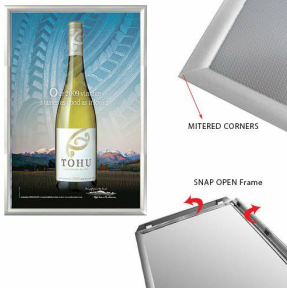

Window Display 20x30 Snap Frame Poster Sign Holder | Two-Sided Silver Metal Frame Finish

FOR CURRENT PRICING, VISIT THE ID # LISTED ABOVE

Product Details

- Window Display Silver Snap Frame
- 20" x 30" Snap Frame
- Silver Frame Finish
- Versatile Design 2-Sided Snap Frame Design
- Fast Change Snap Open Frame
- DOUBLE or SINGLE sided uses
- Window Display Frame for Posters, Signs, Ads, Etc.
- Ideal for Windows, Doors, Clear or Glass Office Walls, Partitions
- All four frame sides snap open by hand
- Graphic Insert is Front Loaded into Snap Open Frame
- Durable Aluminum Snap Frame
- Mitered Frame Corners
- Frame Width: 1"
- Position Frame in either portrait & landscape orientation.
- Accepts printed Inserts 20" x 30"
- Visible Area: 19 5/16" X 29 5/16"
- Overall snap frame Size 21 3/16" X 31 3/16"
- Window Silver Snap Frame for BOTH Outdoor and Indoor Use
- 20x30 Anti-Glare Protective PET-G Overlay is Included
- Window Display Snap Frame with easy to follow instruction sheet
- Each 1" Wide Silver Snap Frame is Packaged Individually in a Cardboard Box
- Quick Ships Ground Within 1- 2 Days

Model	Insert (Poster Size)	Insert (Viewable Area)	Overall Size
TKM585	20" x 30"	19 5/16" X 29 5/16"	21 3/16" X 31 3/16"