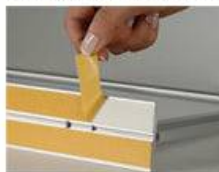

### 8.5x11 Slide-In Counter Top Sign Holder 1" Wide | Mitered Black Frame Quick Ships

FOR CURRENT PRICING, VISIT THE ID # LISTED ABOVE

#### Product Details

The frame is suitable for **OUTDOOR** use when equipped with a sealing rubber on the open edge.

- Slide-In Counter Top Aluminum Frame Design
- Classic Style Mitered Frame
- Table Top Sign Frame
- Frame Width: **1" WIDE**
- **Black** Frame Finish
- Frame opening is on the short side
- Counter Top Sign Frame for Posters, Signs, Photography, Etc.
- **Mount Frame in landscape orientation.**
- Accepts single printed Insert 8 1/2" x 11"
- Visible Area: **7 1/8" x 9 5/8"**
- Overall Frame Size: **9 1/4" x 11 9/16"**
- **Slide-In Frames are for Indoor Use**
- **(2) Non-Glare Protective Overlays are Included**
- Sealing rubbers are included with each order.
- Easy to follow instructions
- Each Side Loading Table Top Frame is Packed Individually in a Cardboard Box
- **8 1/2 x 11 Slide-In Table Top Sign Frames Quick Ships in 1-2 Days**

Slide in your graphic, then peel off bottom to stick onto a flat surface.

Model	Insert (Poster Size)	Insert (Viewable Area)	Overall Size
TKM754	8 1/2" x 11"	7 1/8" x 9 5/8"	9 1/4" X 11 9/16"