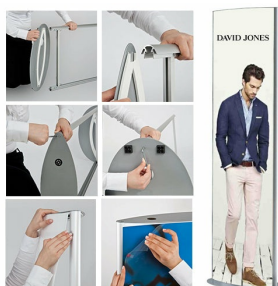

Curved Totem Floor Display Double Sided | Posters 27 x 67

FOR CURRENT PRICING, VISIT THE ID # LISTED ABOVE

Product Details

- Curved Totem Floor Display Double Sided | Posters 27 x 67
- **Excellent for high traffic indoor areas**
- **Displays Two 27" Wide x 67" High posters**
- Freestanding convex display is Double Sided
- Side rail channels allow for easy poster changes on both sides
- Slide posters, backers and overlays into the side rails
- Display Poster Stand is available in a **Silver** finish
- **Overall Dimensions of Totem Stand: 29.5" Wide x 67.75" High**
- Frame Orientation: Portrait
- **Sturdy Floor Display is 30 LBS**
- Oval Base Dimensions: 29.5" Wide x 13 3/4" Depth
- Rubber footing on the bottom of each base prevents floors from getting damaged
- 2 Protective non glare overlays are included
- 2 PET backer boards are included
- **27" Wide x 67" High** Totem Floor Stand is Suitable for **Indoor Use**
- An easy to understand instruction sheet is included with purchase

Model	Insert (Poster Size)	Insert (Viewable Area)	Overall Dimensions	Overall Weight
TKM487	27" Wide x 67" High	26.5" Wide x 67" High	29.5" Wide x 67.75" High	30 LBS