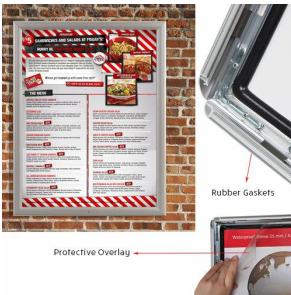

Lockable Weatherproof 22x28 Snap Frame Poster Sign Holder | Silver Metal Frame Finish

FOR CURRENT PRICING, VISIT THE ID # LISTED ABOVE

Product Details

- Lockable Waterproof Snap Frame
- Durable Aluminum: Silver Frame Finish
- 22" x 28" Snap Frame
- Interior Frame Gasket Seals from Wet Weather
- Lockable with a key
- Fast Change Snap Open Frame
- Wall Display Frame for Posters, Signs, Photography, Etc.
- Graphic is front loaded into Snap Open Frame
- Mitered Snap Frame Corners
- Frame Width: **1.38"**
- All four frame sides snap open by hand
- Position Frame in portrait or landscape orientation.
- Accepts printed Inserts **22" x 28"**
- Visible Area: 21 11/16" x 27 11/16"
- Overall snap frame Size 24 1/2" X 30 1/2"
- Waterproof Silver Snap Frame for Outdoor Use
- 22x28 Non-Glare Protective Overlay included
- Easy-to-follow instruction sheet

Model	Insert (Poster Size)	Insert (Viewable Area)	Overall Size
TKM703	22" x 28"	21 11/16" X 27 11/16"	24 1/2" X 30 1/2"