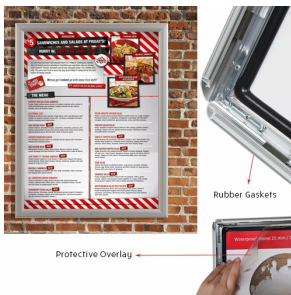

Lockable Weatherproof 22x28 Snap Frame Poster Sign Holder | Silver Metal Frame Finish

FOR CURRENT PRICING, VISIT THE ID # LISTED ABOVE

Product Details

- Lockable Waterproof Snap Frame
- Durable Aluminum: Silver Frame Finish
- 22" x 28" Snap Frame
- Interior Frame Gasket Seals from Wet Weather
- Lockable with a key
- Fast Change Snap Open Frame
- Wall Display Frame for Posters, Signs, Photography, Etc.
- Graphic is front loaded into Snap Open Frame
- Mitered Snap Frame Corners
- Frame Width: **1.38"**
- All four frame sides snap open by hand
- Position Frame in portrait or landscape orientation.
- Accepts printed Inserts **22" x 28"**
- Visible Area: 21 11/16" x 27 11/16"
- Overall snap frame Size 24 1/2" X 30 1/2"
- Waterproof Silver Snap Frame for Outdoor Use
- 22x28 Non-Glare Protective Overlay included
- Easy-to-follow instruction sheet

| Model | Insert (Poster Size) | Insert (Viewable Area) | Overall Size |
|--------|----------------------|------------------------|-------------------|
| TKM703 | 22" x 28" | 21 11/16" X 27 11/16" | 24 1/2" X 30 1/2" |