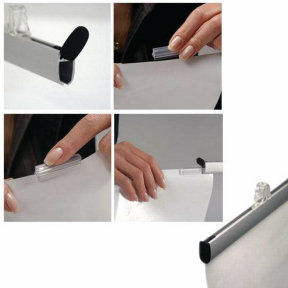

24" Wide Quick Change Banner Bar Set | Silver Metal Snap Bar Finish

FOR CURRENT PRICING, VISIT THE ID # LISTED ABOVE

Product Details

- Contemporary Poster Clamp Set
- 24" WIDE Poster Bars
- Silver Snap Bar Finish
- Aluminum Bars (Rails)
- Black End Caps for Each Bar
- End Caps Turns to Open for Sliding in Poster
- Clear Plastic Poster Clips provide extra strength for heavier and bigger posters
- Position Frame Rails in Portrait Orientation
- .83" Frame Profile Height
- Hang from wall or hang from ceiling your single or double sided graphics
- Quick Change Poster Holder Display
- Wall Display Frame for Posters, Signs, Photography, Etc.
- Accepts printed inserts up to 24" WIDE
- Accepts up to 7/16" Inch Thick Graphic
- 24" WIDE Poster Clamps Bar Set is suitable for Indoor Use
- Easy to follow instruction sheet
- Quick Ships Ground Within 1- 2 Days

Model	Insert (Poster Size)	Snap Bar Profile
TKM728	up to 24" Wide	1" High