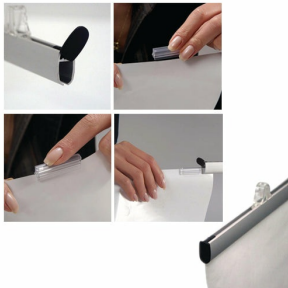

### 24" Wide Quick Change Banner Bar Set | Silver Metal Snap Bar Finish

FOR CURRENT PRICING, VISIT THE ID # LISTED ABOVE

#### Product Details

- Contemporary Poster Clamp Set
- 24" WIDE Poster Bars
- Silver Snap Bar Finish
- Aluminum Bars (Rails)
- Black End Caps for Each Bar
- End Caps Turns to Open for Sliding in Poster
- Clear Plastic Poster Clips provide extra strength for heavier and bigger posters
- Position Frame Rails in Portrait Orientation
- .83" Frame Profile Height
- Hang from wall or hang from ceiling your single or double sided graphics
- Quick Change Poster Holder Display
- Wall Display Frame for Posters, Signs, Photography, Etc.
- Accepts printed inserts up to 24" WIDE
- Accepts up to 7/16" Inch Thick Graphic
- 24" WIDE Poster Clamps Bar Set is suitable for Indoor Use
- Easy to follow instruction sheet
- Quick Ships Ground Within 1- 2 Days

Model	Insert (Poster Size)	Snap Bar Profile
TKM728	up to 24" Wide	1" High