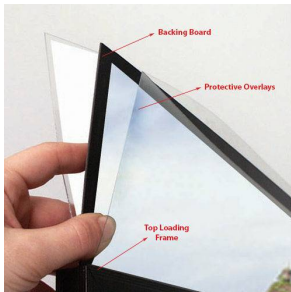

Floor Sign Holder Double Post with Oval Base (for 24" x 36" Posters)

FOR CURRENT PRICING, VISIT THE ID # LISTED ABOVE

Product Details

- 24" x 36" Floor Sign Holder with Oval Base and Double Post
- Excellent for high traffic indoor areas
- Displays 2 posters
- Quick change, top loading frame
- Durable Double Metal Posts
- 30 LBS weighted elliptical base
- 2 Protective overlays included
- Finishes: **Black or Silver**
- (1) Backing Sheet provides stability for your posters to stand upright.
- 24 x 36 Poster Display Floor Stand Suitable for **Indoor Use**

Model	Insert (Poster Size)	Insert (Viewable Area)	Overall Height	Weight	Oval Base Dimensions
TKM465	24" x 36"	23 1/4" x 35 1/4"	60"	30 LBS	22" Wide x 14" Deep