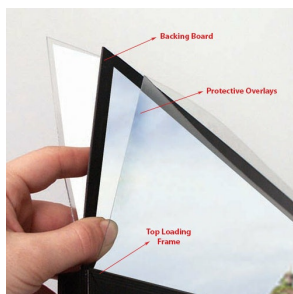

Floor Sign Holder Double Post with Oval Base (for 24" x 36" Posters)

FOR CURRENT PRICING, VISIT THE ID # LISTED ABOVE

Product Details

- 24" x 36" Floor Sign Holder with Oval Base and Double Post
- Excellent for high traffic indoor areas
- Displays 2 posters
- Quick change, top loading frame
- Durable Double Metal Posts
- 30 LBS weighted elliptical base
- 2 Protective overlays included
- Finishes: **Black or Silver**
- (1) Backing Sheet provides stability for your posters to stand upright.
- 24 x 36 Poster Display Floor Stand Suitable for **Indoor Use**

Model	Insert (Poster Size)	Insert (Viewable Area)	Overall Height	Weight	Oval Base Dimensions
TKM465	24" x 36"	23 1/4" x 35 1/4"	60"	30 LBS	22" Wide x 14" Deep