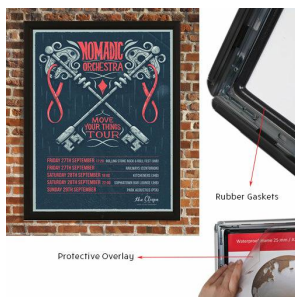

Lockable Weatherproof 22x28 Snap Frame Poster Sign Holder | Black Metal Frame Finish

FOR CURRENT PRICING, VISIT THE ID # LISTED ABOVE

Product Details

- Lockable Waterproof Snap Frame
- Black Snap Frame Frame Finish
- Wall 22" x 28" Snap Poster Frame
- Interior Frame Gasket Seals from Wet Weather
- Gasket Helps Protects Printed Insert
- Locks and Unlocks with a Key
- Fast Change Snap Open Frame
- All four frame sides snap open by hand
- Wall Display Frame for Posters, Signs, Photography, Etc.
- Graphic is front-loaded into Snap Open Frame
- Durable Aluminum Front Metal Frame
- Mitered Snap Frame Corners
- Frame Width: 1.38"
- Position Snap Frame in either portrait & landscape orientation.
- Accepts printed Inserts 22" x 28"
- Visible Area: 21 11/16" x 27 11/16"
- Overall snap frame Size 24 1/2" X 30 1/2"
- Waterproof Black Snap Frame **for Outdoor Use**
- 22x28 Non-Glare Protective Overlay is included
- Easy-to-follow instruction sheet

Landscape

Portrait

Model	Insert (Poster Size)	Insert (Viewable Area)	Overall Size
TKM702	22" x 28"	21 11/16" X 27 11/16"	24 1/2" X 30 1/2"