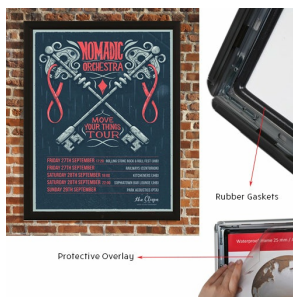

Lockable Weatherproof 22x28 Snap Frame Poster Sign Holder | Black Metal Frame Finish

FOR CURRENT PRICING, VISIT THE ID # LISTED ABOVE

Product Details

- Lockable Waterproof Snap Frame
- Black Snap Frame Frame Finish
- Wall 22" x 28" Snap Poster Frame
- Interior Frame Gasket Seals from Wet Weather
- Gasket Helps Protects Printed Insert
- Locks and Unlocks with a Key
- Fast Change Snap Open Frame
- All four frame sides snap open by hand
- Wall Display Frame for Posters, Signs, Photography, Etc.
- Graphic is front-loaded into Snap Open Frame
- Durable Aluminum Front Metal Frame
- Mitered Snap Frame Corners
- Frame Width: 1.38"
- Position Snap Frame in either portrait & landscape orientation.
- Accepts printed Inserts 22" x 28"
- Visible Area: 21 11/16" x 27 11/16"
- Overall snap frame Size 24 1/2" X 30 1/2"
- Waterproof Black Snap Frame **for Outdoor Use**
- 22x28 Non-Glare Protective Overlay is included
- Easy-to-follow instruction sheet

Portrait

Landscape

Rubber Gaskets

Protective Overlay

Model	Insert (Poster Size)	Insert (Viewable Area)	Overall Size
TKM702	22" x 28"	21 11/16" X 27 11/16"	24 1/2" X 30 1/2"