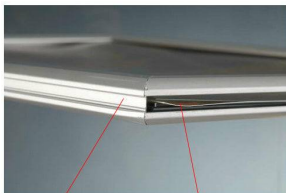

11x17 Slide-In Ceiling Mount Sign Holder 1" Wide | Mitered Silver Frame - Quick Ships

FOR CURRENT PRICING, VISIT THE ID # LISTED ABOVE

Product Details

- Ceiling Mount Slide-In Aluminum Frame
- Classic Style Mitered Frame 11 x 17
- Frame Width: 1" WIDE
- Side Loading Frame for Single Printed Insert 11x17
- Ceiling Hanging Sign Frame (Hangars Included, NOT Cables)
- Silver Frame Finish
- Ceiling Display Frame for Posters, Signs, Photography, Etc.
- Visible Area: **9 5/8" x 15 5/8"**
- Overall Frame Size: **11 9/16" x 17 9/16"**
- (2) Non-Glare Protective Overlays Included
- Slide-In Frames **for Indoor Use**
- Easy-to-follow instructions
- Each Side Loading Frame is Packed Individually in a Cardboard Box
- 11 x 17 Slide-In Sign Frames **Quick Ships in 1-2 Days**

Closed top and bottom frame sides

Opened Sides to easily insert graphic

Model	Insert (Poster Size)	Insert (Viewable Area)	Overall Size
TKM766	11" x 17"	9 5/8" x 15 5/8"	11 9/16" x 17 9/16"