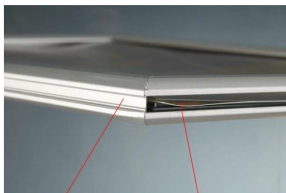

### 11x17 Slide-In Ceiling Mount Sign Holder 1" Wide | Mitered Silver Frame - Quick Ships

FOR CURRENT PRICING, VISIT THE ID # LISTED ABOVE

#### Product Details

- Ceiling Mount Slide-In Aluminum Frame
- Classic Style Mitered Frame 11 x 17
- Frame Width: 1" WIDE
- Side Loading Frame for Single Printed Insert 11x17
- Ceiling Hanging Sign Frame (Hangars Included, NOT Cables)
- Silver Frame Finish
- Ceiling Display Frame for Posters, Signs, Photography, Etc.
- Visible Area: **9 5/8" x 15 5/8"**
- Overall Frame Size: **11 9/16" x 17 9/16"**
- (2) Non-Glare Protective Overlays Included
- Slide-In Frames **for Indoor Use**
- Easy-to-follow instructions
- Each Side Loading Frame is Packed Individually in a Cardboard Box
- 11 x 17 Slide-In Sign Frames **Quick Ships in 1-2 Days**

Closed top and bottom frame sides

Opened Sides to easily insert graphic

Model	Insert (Poster Size)	Insert (Viewable Area)	Overall Size
TKM766	11" x 17"	9 5/8" x 15 5/8"	11 9/16" x 17 9/16"