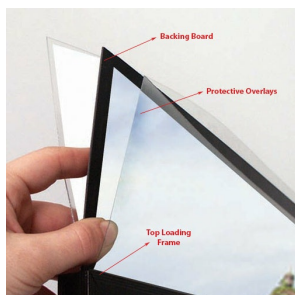

2 Tier Info Board Sign Stands (for 22" x 28" Posters)

FOR CURRENT PRICING, VISIT THE ID # LISTED ABOVE

Product Details

- 2 Tier 22" x 28" Poster Display Stand
- Excellent for high traffic indoor areas
- Displays 4 posters
- Quick change, side loading frame
- Durable Double Metal Posts
- 22 LBS weighted rectangle base
- 4 Protective overlays included
- Finishes: **Black or Silver**
- (2) Backing Sheet provides stability for your posters to stand upright.
- 22 x 28 Poster Display Floor Stand Suitable for **Indoor Use**

Model	Insert (Poster Size)	Insert (Viewable Area)	Overall Height	Weight	Rectangular Base Dimensions
TKM471	22" x 28"	20 7/8" x 26 7/8"	63"	22 LBS	24 1/2" Wide x 15" Deep