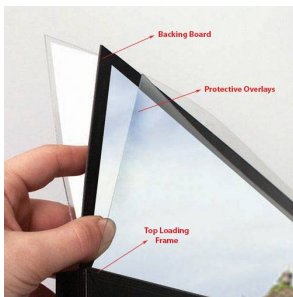

2 Tier Info Board Sign Stands (for 22" x 28" Posters)

FOR CURRENT PRICING, VISIT THE ID # LISTED ABOVE

Product Details

- 2 Tier 22" x 28" Poster Display Stand
- Excellent for high traffic indoor areas
- Displays 4 posters
- Quick change, side loading frame
- Durable Double Metal Posts
- 22 LBS weighted rectangle base
- 4 Protective overlays included
- Finishes: **Black or Silver**
- (2) Backing Sheet provides stability for your posters to stand upright.
- 22 x 28 Poster Display Floor Stand Suitable for **Indoor Use**

Model	Insert (Poster Size)	Insert (Viewable Area)	Overall Height	Weight	Rectangular Base Dimensions
TKM471	22" x 28"	20 7/8" x 26 7/8"	63"	22 LBS	24 1/2" Wide x 15" Deep