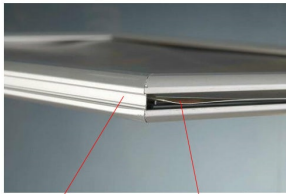

22x28 Slide-In Ceiling Mount Sign Holder 1" Wide | Mitered Black Frame Quick Ships

FOR CURRENT PRICING, VISIT THE ID # LISTED ABOVE

Product Details

- **Slide-In Aluminum Ceiling Mount Frame Design**
- **Classic Style Mitered Frame**
- Ceiling Hanging Sign Frame (Hangars Included, NOT Cables)
- Frame Width: **1" WIDE**
- **Black** Frame Finish
- **SIDE LOADING FRAME DESIGN**
- Ceiling Display Frame for Posters, Signs, Photography, Etc.
- Accepts single printed Insert: 22" x 28"
- Visible Area: **20 5/8" x 26 5/8"**
- Overall Frame Size: **22 9/16" x 28 9/16"**
- **Slide-In Frames are for Indoor Use**
- **(2) Non-Glare Protective Overlays are Included**
- Easy to follow instructions
- Each Side Loading Frame is Packed Individually in a Cardboard Box
- **22 x 28 Slide-In Sign Frames Quick Ships in 1-2 Days**

Closed top and bottom frame sides

Opened Sides to easily insert graphic

Ceiling Mount Hooks

Mitered Corners

Double Sided Frame

Model	Insert (Poster Size)	Insert (Viewable Area)	Overall Size
TKM752	36" x 48"	35 1/4" x 47 1/4"	38 8/13/16" x 50 13/16"