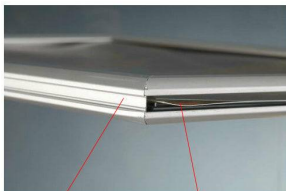

22x28 Slide-In Ceiling Mount Sign Holder 1" Wide | Mitered Black Frame Quick Ships

FOR CURRENT PRICING, VISIT THE ID # LISTED ABOVE

Product Details

- Slide-In Aluminum Ceiling Mount Frame Design
- Classic Style Mitered Frame
- Ceiling Hanging Sign Frame (Hangars Included, NOT Cables)
- Frame Width: **1" WIDE**
- **Black** Frame Finish
- **SIDE LOADING FRAME DESIGN**
- Ceiling Display Frame for Posters, Signs, Photography, Etc.
- Accepts single printed Insert: 22" x 28"
- Visible Area: **20 5/8" x 26 5/8"**
- Overall Frame Size: **22 9/16" x 28 9/16"**
- **Slide-In Frames are for Indoor Use**
- **(2) Non-Glare Protective Overlays are Included**
- Easy to follow instructions
- Each Side Loading Frame is Packed Individually in a Cardboard Box
- **22 x 28 Slide-In Sign Frames Quick Ships in 1-2 Days**

Closed top and bottom frame sides
Opened Sides to easily insert graphic

Ceiling Mount Hooks
Mitered Corners
Double Sided Frame

Model	Insert (Poster Size)	Insert (Viewable Area)	Overall Size
TKM752	36" x 48"	35 1/4" x 47 1/4"	38 8/13/16" x 50 13/16"