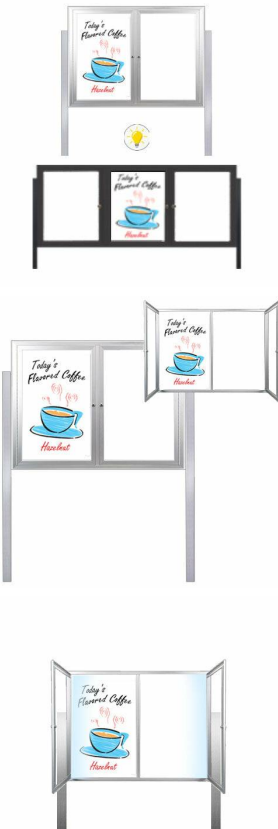

INSIDE PERIMETER (ALL 4 SIDES)

For this option we place an LED strip light along the entire Perimeter of the interior display case. The light will shine from all 4 sides of the interior case, bringing more light intensity to the contents being displayed inside.

Post Specifications

- Post Dimensions: 2" x 2" x 96" (8 Feet High)
- Overall Depth of case: **3 1/8"** when adding posts to your display case. This added depth is for ease of installation when mounting case to posts.
- Posts are attached to the case through the sides. Pre-drilled holes will be provided on the posts for easy display case mounting
- Posts should be secured at least 3 feet into the ground for proper support.

Ordering Options

- Frame Orientation: Portrait or Landscape
- Additional Standard Marker Set
- **Door Window: Break Resistant or Tempered Glass**
  - Break Resistant Acrylic: 1/8" thick, lightweight (Standard)
  - 1/4" Tempered Glass for public environments and locations that require this added safety feature. (Upcharge)
    - If chosen we will use our heavy duty door that will change one of 2 dimensions by 1/2". We will contact you if you do not indicate which dimension you would like adjusted in your order notes.
    - The viewable area can decrease by 1/2" or the overall size can be increased by 1/2".