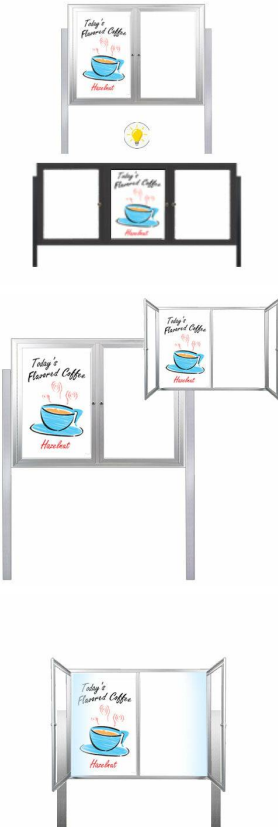

INSIDE PERIMETER (ALL 4 SIDES)

For this option we place an LED strip light along the entire Perimeter of the interior display case. The light will shine from all 4 sides of the interior case, bringing more light intensity to the contents being displayed inside.

Post Specifications

- Post Dimensions: 2" x 2" x 96" (8 Feet High)
- Overall Depth of case: **3 1/8"** when adding posts to your display case. This added depth is for ease of installation when mounting case to posts.
- Posts are attached to the case through the sides. Pre-drilled holes will be provided on the posts for easy display case mounting
- Posts should be secured at least 3 feet into the ground for proper support.

Ordering Options

- Frame Orientation: Portrait or Landscape
- Additional Standard Marker Set
- **Door Window: Break Resistant or Tempered Glass**
  - Break Resistant Acrylic: 1/8" thick, lightweight (Standard)
  - 1/4" Tempered Glass for public environments and locations that require this added safety feature. (Upcharge)
    - If chosen we will use our heavy duty door that will change one of 2 dimensions by 1/2". We will contact you if you do not indicate which dimension you would like adjusted in your order notes.
    - The viewable area can decrease by 1/2" or the overall size can be increased by 1/2".