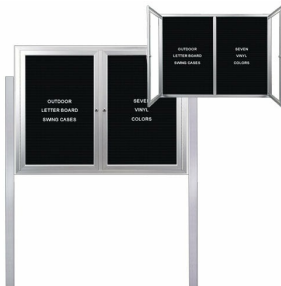

Outdoor Enclosed Letter Boards with Radius Edges and 2 Leg Posts (Multiple Doors)

FOR CURRENT PRICING, VISIT THE ID # LISTED ABOVE

Product Details

- **Outdoor Letter Board**
- **Sleek, Radius Edge Cabinet Corners**
- Standing Letter Board Display Case
- **Multiple Doors: 2 and 3 Door Letter Board Models**
- Enclosed Letter Message Display Board
- Letter Board with Changeable Letters
- **Two 8' Aluminum Leg Posts**
- Features full length piano hinges (opens right to left)
- Lockable Letter Board Display
- Security cam-lock is positioned on front of frame (2 keys included)
- Overall Cabinet Depth: **3 1/8"**
- Interior Useable Depth: **1 5/8"**
- 4 outdoor treated metal case frame finishes
- Break Resistant Acrylic: Perfect for high traffic or public environments
- Black vinyl letterboard with precision grooves allows for easy plastic

letter and number insertion

- **3/4" White Plastic Helvetica Letters and Numbers** included (290 Character Sprue Set)
- Withstands typical everyday outside elements: Not flood or waterproof
- **Bottom Cabinet Weep Holes** helps expel water and dissipate condensation
- Weather resistant aluminum backing with silicone sealant
- **Radius Edge Letter Boards ships FREE FREIGHT** (see Size Chart ICON for details)
- **Call for Custom Letter Boards Outdoor and Indoor**

Post Specifications

- Post Dimensions: **2" x 2" x 96" (8 Feet High)**
- Overall Depth of case: **3 1/8"** when adding posts to your display case.

This added depth is for ease of installation when mounting case to posts.

- Posts are attached to the case through the sides. Pre-drilled holes will be provided on the posts for easy display case mounting
- Posts should be secured at least 3 feet into the ground for proper support.