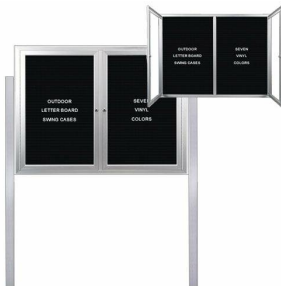

Outdoor Enclosed Letter Boards with Radius Edges and 2 Leg Posts (Multiple Doors)

FOR CURRENT PRICING, VISIT THE ID # LISTED ABOVE

Product Details

- **Outdoor Letter Board**
- **Sleek, Radius Edge Cabinet Corners**
- Standing Letter Board Display Case
- **Multiple Doors: 2 and 3 Door Letter Board Models**
- Enclosed Letter Message Display Board
- Letter Board with Changeable Letters
- **Two 8' Aluminum Leg Posts**
- Features full length piano hinges (opens right to left)
- Lockable Letter Board Display
- Security cam-lock is positioned on front of frame (2 keys included)
- Overall Cabinet Depth: **3 1/8"**
- Interior Useable Depth: **1 5/8"**
- 4 outdoor treated metal case frame finishes
- Break Resistant Acrylic: Perfect for high traffic or public environments
- Black vinyl letterboard with precision grooves allows for easy plastic

letter and number insertion

- **3/4" White Plastic Helvetica Letters and Numbers** included (290 Character Sprue Set)
- Withstands typical everyday outside elements: Not flood or waterproof
- **Bottom Cabinet Weep Holes** helps expel water and dissipate condensation
- Weather resistant aluminum backing with silicone sealant
- **Radius Edge Letter Boards ships FREE FREIGHT** (see Size Chart ICON for details)
- **Call for Custom Letter Boards Outdoor and Indoor**

Post Specifications

- Post Dimensions: **2" x 2" x 96" (8 Feet High)**
- Overall Depth of case: **3 1/8"** when adding posts to your display case.

This added depth is for ease of installation when mounting case to posts.

- Posts are attached to the case through the sides. Pre-drilled holes will be provided on the posts for easy display case mounting
- Posts should be secured at least 3 feet into the ground for proper support.