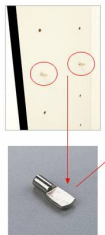

SHELF SUPPORT PINS (4 INCLUDED PER SHELF)