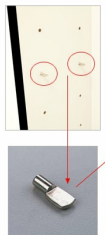

SHELF SUPPORT PINS (4 INCLUDED PER SHELF)