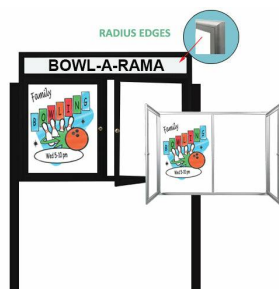

### Outdoor Enclosed Dry Erase Marker Board with Posts and Radius Edge and Header (2 and 3 Doors) - White Porcelain Steel

FOR CURRENT PRICING, VISIT THE ID # LISTED ABOVE  
FREE SHIPPING

#### Product Details

- **Outdoor Dry Erase White Board**
- Personalized Message Header
- **Radius Edge Cabinet Design**
- Sleek radius frame smartly accentuates cabinet style
- **2 and 3 Door Marker Board Display Models**
- **Free Standing Enclosed Dry Erase Marker Board**
- White Message Board: For Hand Writing
- Weatherproof Aluminum Display Cabinet
- **5" High, Viewable White Message Header Panel**
- Full length piano hinge (opens right to left)
- **Two 8' Aluminum Leg Posts**
- **White Board:** Durable Magnetic Porcelain Steel Surface
- Dry Erase Marker Board Color: **Gloss White**
- **Standard Marker Set (4 Colors):** Black, Blue, Green, Red
- **Locking Dry Erase Display Case**
- Security cam-lock is positioned on front of each door (2 keys included)
- Overall Cabinet Depth: **3 1/8"**
- Interior Useable Depth: **1 5/8"**
- 4 outdoor treated metal finishes
- Break Resistant Acrylic: Made for high traffic or public environments
- **Weep Holes** on bottom of cabinet helps reduce any condensation build-up
- Weather resistant aluminum backing with silicone sealant
- Free Standing Message Display Boards
- White Dry Erase Markerboard Displays **for INDOOR or OUTDOOR use**
- **Free Shipping (Ground) 2-3 Door Outdoor Enclosed Radius Marker Boards**
- **Call for Custom Outdoor Enclosed Dry Erase Boards 1, 2, 3 and 4 Door**

#### Post Specifications

- Post Dimensions: 2" x 2" x 96" (8 Feet High)
- Overall Depth of case: **3 1/8"** when adding posts to your display case.

This added depth is for ease of installation when mounting case to posts.

- Posts are attached to the case through the sides. Pre-drilled holes will be provided on the posts for easy display case mounting
- Posts should be secured at least 3 feet into the ground for proper support.