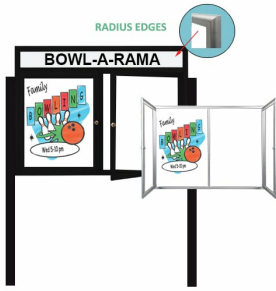

### Outdoor Enclosed Dry Erase Marker Board with Posts and Radius Edge and Header (2 and 3 Doors) - White Porcelain Steel

FOR CURRENT PRICING, VISIT THE ID # LISTED ABOVE  
FREE SHIPPING

#### Product Details

- **Outdoor Dry Erase White Board**
- Personalized Message Header
- **Radius Edge Cabinet Design**
- Sleek radius frame smartly accentuates cabinet style
- **2 and 3 Door Marker Board Display Models**
- **Free Standing Enclosed Dry Erase Marker Board**
- White Message Board: For Hand Writing
- Weatherproof Aluminum Display Cabinet
- **5" High, Viewable White Message Header Panel**
- Full length piano hinge (opens right to left)
- **Two 8' Aluminum Leg Posts**
- **White Board:** Durable Magnetic Porcelain Steel Surface
- Dry Erase Marker Board Color: **Gloss White**
- **Standard Marker Set (4 Colors):** Black, Blue, Green, Red
- **Locking Dry Erase Display Case**
- Security cam-lock is positioned on front of each door (2 keys included)
- Overall Cabinet Depth: **3 1/8"**
- Interior Useable Depth: **1 5/8"**
- 4 outdoor treated metal finishes
- Break Resistant Acrylic: Made for high traffic or public environments
- **Weep Holes** on bottom of cabinet helps reduce any condensation build-up
- Weather resistant aluminum backing with silicone sealant
- Free Standing Message Display Boards
- White Dry Erase Markerboard Displays **for INDOOR or OUTDOOR use**
- **Free Shipping (Ground) 2-3 Door Outdoor Enclosed Radius Marker Boards**
- **Call for Custom Outdoor Enclosed Dry Erase Boards 1, 2, 3 and 4 Door**

#### Post Specifications

- Post Dimensions: 2" x 2" x 96" (8 Feet High)
- Overall Depth of case: **3 1/8"** when adding posts to your display case.

This added depth is for ease of installation when mounting case to posts.

- Posts are attached to the case through the sides. Pre-drilled holes will be provided on the posts for easy display case mounting
- Posts should be secured at least 3 feet into the ground for proper support.