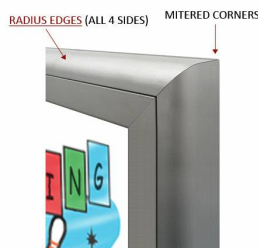

### Outdoor Enclosed Dry Erase Marker Board with Posts and Radius Edge and Header (2 and 3 Doors) - White Porcelain Steel

FOR CURRENT PRICING, VISIT THE ID # LISTED ABOVE  
FREE SHIPPING

#### Product Details

- **Outdoor Dry Erase White Board**
- Personalized Message Header
- **Radius Edge Cabinet Design**
- Sleek radius frame smartly accentuates cabinet style
- **2 and 3 Door Marker Board Display Models**
- **Free Standing Enclosed Dry Erase Marker Board**
- White Message Board: For Hand Writing
- Weatherproof Aluminum Display Cabinet
- **5" High, Viewable White Message Header Panel**
- Full length piano hinge (opens right to left)
- **Two 8' Aluminum Leg Posts**
- **White Board:** Durable Magnetic Porcelain Steel Surface
- Dry Erase Marker Board Color: **Gloss White**
- **Standard Marker Set (4 Colors):** Black, Blue, Green, Red
- **Locking Dry Erase Display Case**
- Security cam-lock is positioned on front of each door (2 keys included)
- Overall Cabinet Depth: **3 1/8"**
- Interior Useable Depth: **1 5/8"**
- 4 outdoor treated metal finishes
- Break Resistant Acrylic: Made for high traffic or public environments
- **Weep Holes** on bottom of cabinet helps reduce any condensation build-up
- Weather resistant aluminum backing with silicone sealant
- Free Standing Message Display Boards
- White Dry Erase Markerboard Displays **for INDOOR or OUTDOOR use**
- **Free Shipping (Ground) 2-3 Door Outdoor Enclosed Radius Marker Boards**
- **Call for Custom Outdoor Enclosed Dry Erase Boards 1, 2, 3 and 4 Door**

- Posts are attached to the case through the sides. Pre-drilled holes will be provided on the posts for easy display case mounting
- Posts should be secured at least 3 feet into the ground for proper support.