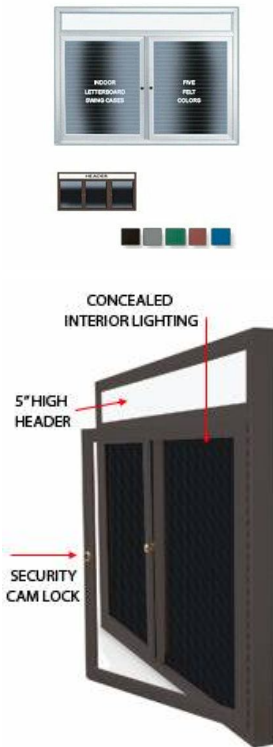

### Indoor LED Lighted Enclosed Letter Boards with Free Message Header | Multiple Doors | 2 and 3 Door Display Cases

FOR CURRENT PRICING, VISIT THE ID # LISTED ABOVE

#### Product Details

- Indoor Enclosed Letter Board
- 2 and 3 Door Letter Board Display Models
- Durable Aluminum Construction - Mitered Corners
- Illuminated Letter Board Display Case
- Interior LED Light
- Lighted Letter Board Display
- 5" High, Viewable White Message Header Panel
- Personalized Message Header Printed Free
- Text Printed up to 3" High ALL CAPS Black Helvetica Font
- Wall Mount Message Board Display Case
- Features full length piano hinges support each door
- Locking Display Case
- Security cam-lock on front of each door (2 keys included)
- Overall Depth: 3 1/8"
- Interior Useable Depth: 1 5/8"
- 4 treated frame finishes
- Break Resistant Acrylic: Ideal for high traffic or public environments
- Standard black felt letterboard allows for easy letter and number insertion
- 3/4" White Helvetica letters / numbers included (290 Character Sprue Set)
- Changeable Letterboard Displays **for INDOOR use only!**
- Message Display Boards must be [surface mounted](#) on the wall
- **Free Shipping (Ground Freight) 2-3 Door Indoor LED Letter Boards**
- **Call for Custom Interior Letter Boards 1, 2, 3 and 4 Door**

#### Header Details

- UPPERCASE Helvetica vinyl lettering
- **Black lettering on a 5" white header (3" max text height)**
- Please type your message in the text box provided below,

we will try to keep your message on one line unless otherwise specified. If we can't fit your message on one line we will center your copy on two lines. For the customer that needs a specific font, color or text positioning, you may call customer service with your requests.

##### TOP LIGHTING (ONE SIDE)

For this option we place an LED strip light on the top side of the interior display case. The light will shine downward onto the interior case, highlighting the contents inside.