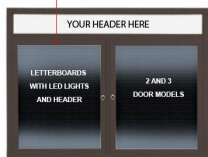

Ordering Options

- Optional colors for felt letterboard panel
- Optional letter & character sets: 1/2", 3/4", 1", 2", 3"
- **Door Window: Break Resistant or Tempered Glass**
  - Break Resistant Acrylic: 1/8" thick, lightweight (Standard)
  - 1/4" Tempered Glass for public environments and locations that require this added safety feature. (Upcharge)
    - If chosen we will use our heavy duty door that will change one of 2 dimensions by 1/2". We will contact you if you do not

**BRIGHT LED LIGHTS
SPOTLIGHT AND ENHANCE
YOUR MESSAGE**