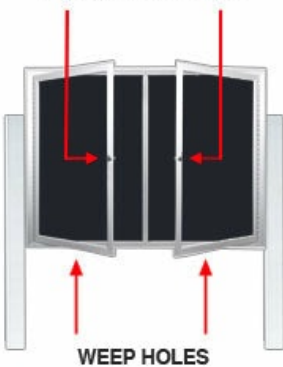

Outdoor Enclosed Dry Erase Marker Board with Posts (2 and 3 Doors) - Black Porcelain Steel

FOR CURRENT PRICING, VISIT THE ID # LISTED ABOVE

Outdoor Black Marker Board Displays Product Details

WEATHER RESISTANT ALUMINUM

SECURITY CAM LOCK

- **Outdoor Standing Dry Erase Black Board**
- **2 and 3 Door MarkerBoard Display Models**
- **Enclosed Dry Erase Marker Board**
- **Black Message Board: For Hand Writing**
- **Weatherproof Aluminum Display Cabinet**
- **Full length piano hinge (opens right to left)**
- **Two 8' Aluminum Leg Posts**
- **Black Board:** Durable Magnetic Porcelain Steel Surface
- **Dry Erase Marker Board Color: Gloss Black**
- **5 Bright Sticks Fluorescent Markers Included ()**
- **Locking Dry Erase Display Case**
- **Security cam-lock is positioned on front of each door (2 keys included)**
- **Overall Cabinet Depth: 3 1/8"**
- **Interior Useable Depth: 1 5/8"**
- **4 outdoor treated metal finishes**
- **Break Resistant Acrylic:** Made for high traffic or public environments
- **Weep Holes** on bottom of cabinet helps reduce any condensation build-up
- **Weather resistant aluminum backing with silicone sealant**
- **Free Standing Message Display Boards**
- **Black Dry Erase Markerboard Displays for INDOOR or OUTDOOR use**
- **Free Shipping (Ground) 2-3 Door Outdoor Enclosed Marker Boards**
- **Call for Custom Outdoor Enclosed Dry Erase Boards 1, 2, 3 and 4 Door**

The aluminum display case dimensions are as follows: 1" wide main frame, 1 7/16" wide door frame

()

Outdoor Leg Post Information

- **Post Dimensions:** 2" x 2" x 96" (8 Feet High)
- **Overall Depth of case:** 3 1/8" when adding posts to your display case.

This added depth is for ease of installation when mounting case to posts.

- Posts are attached to the case through the sides. Pre-drilled holes will be provided on the posts for easy display case mounting
- Posts should be secured at least 3 feet into the ground for proper support.