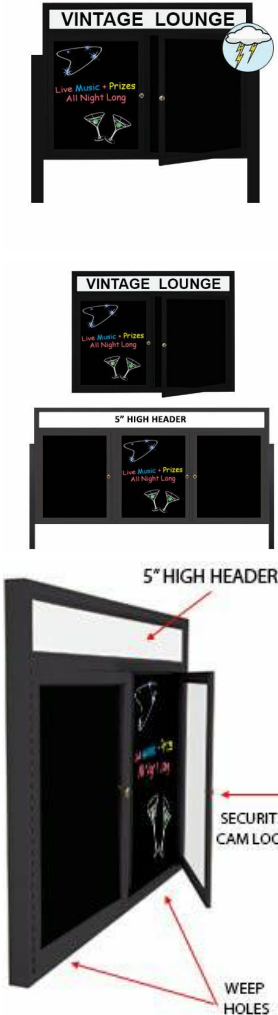

Outdoor Enclosed Dry Erase Marker Board with Posts and Header (2 and 3 Doors) - Black Porcelain Steel

FOR CURRENT PRICING, VISIT THE ID # LISTED ABOVE

Product Details

- **Outdoor Dry Erase Black Board**
- Personalized Message Header
- **2 and 3 Door Marker Board Display Models**
- **Free Standing Enclosed Dry Erase Marker Board**
- Black Message Board: For Hand Writing
- Weatherproof Aluminum Display Cabinet
- **Two 8' Aluminum Leg Posts**
- **5" High, Viewable White Message Header Panel**
- Full length piano hinge (opens right to left)
- **Black Board:** Durable Magnetic Porcelain Steel Surface
- Dry Erase Marker Board Color: **Gloss Black**
- **5 Bright Sticks Fluorescent Markers Included ()**
- **Locking Dry Erase Display Case**
- Security cam-lock is positioned on front of each door (2 keys included)
- Overall Cabinet Depth: **3 1/8"**
- Interior Useable Depth: **1 5/8"**
- **4 outdoor treated metal finishes**
- Break Resistant Acrylic: Made for high traffic or public environments
- **Weep Holes** on bottom of cabinet helps reduce any condensation build-up
- Weather resistant aluminum backing with silicone sealant
- Free Standing Message Display Board
- Black Dry Erase Markerboard Displays **for INDOOR or OUTDOOR use**
- **Free Shipping (Ground) 2-3 Door Outdoor Enclosed Marker Boards**
- **Call for Custom Outdoor Enclosed Dry Erase Boards 1, 2, 3 and 4 Door**

The aluminum display case dimensions are as follows: 1" wide main frame, 1 7/16" wide door frame, 2" exterior depth and 5/8" interior depth.

()

Header Details

- UPPERCASE Helvetica vinyl lettering
- **Black lettering on a 5" white header (3" max text height)**

Post Specifications

- Post Dimensions: 2" x 2" x 96" (8 Feet High)
- Overall Depth of case: **3 1/8"** when adding posts to your display case.

This added depth is for ease of installation when mounting case to posts.