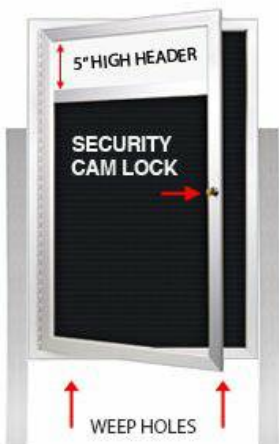

XL Outdoor Enclosed Letter Boards with Header and 2 Leg Posts (Radius Edge)

FOR CURRENT PRICING, VISIT THE ID # LISTED ABOVE
FREE SHIPPING

Product Details

MITERED CORNERS

RADIUS EDGES

RADIUS EDGES on ALL 4 Sides
Sleek and Contemporary Design

- **XL Outdoor Letter Board Stand**
- **Contemporary Radius Edge Cabinet Corners**
- Letter board with changeable letters
- Exterior Standing Letter Board Display Case on Posts
- **Two 8' Aluminum Leg Posts**
- Durable Aluminum Construction
- **Weather Resistant Enclosed Display Cabinet**
- **5" High White Message Header Panel**
- **Your Personalized Text Message Printed Free**
- **Text Printed in 3" High All CAPS Black Helvetica Font**
- Locking Message Display Board
- Single Door on full length piano hinge (opens right to left)
- Security cam-lock on front of frame (2 keys included)
- Overall Depth: **3 1/8"**
- Interior Useable Depth: **1 5/8"**
- **4 outdoor treated frame finishes**
- Break Resistant Acrylic: Perfect for high traffic or public environments
- Attractive black vinyl letterboard with precision grooves allows for easy

letter and number insertion

- **3/4" White Helvetica letters and numbers included (290 Character Sprue Set)**
- Withstands typical everyday outside elements: Not water or flood-proof
- **Cabinet Weep Holes** help expel any water + reduce condensation
- Weather resistant aluminum backing with silicone sealant
- **FREE SHIPPING** On All XL Radius Outdoor Letter Boards + Header
- Outdoor letter boards displays stands are for **OUTDOOR use**
- **Call for Custom Enclosed Outdoor Letter Boards**

- Posts are attached to the case through the sides. Pre-drilled holes will be provided on the posts for easy display case mounting
- Posts should be secured at least 3 feet into the ground for proper support.