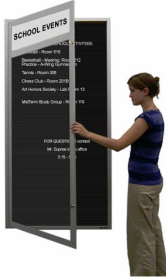

XL Indoor Enclosed Letter Boards with Message Header | Single Door in 10 Sizes + Custom

FOR CURRENT PRICING, VISIT THE ID # LISTED ABOVE
FREE SHIPPING

Product Details

- Single Door Changeable Letter Board
- **5" High White Message Header Panel**
- Features full length piano hinge (opens right to left)
- Security cam-lock is positioned on front of frame (2 keys included)
- Overall Cabinet Depth: **3 1/8"**
- Interior Useable Depth: **1 5/8"**
- 4 metal frame finishes
- Break Resistant Acrylic: Perfect for high traffic or public environments
- **1/4"** spaced grooves in felt letterboard for easy letter and number insertion
- **3/4"** White Helvetica letters and numbers included (290 Character Sprue Set)
- **Free Shipping** on Extra Large Interior Display Cases w Message Header
- Swing Case Enclosed Letter Boards for **INDOOR** use Only
- Case must be **surface mounted** on the wall
- **Call for Custom Letter Boards Exterior and Indoor applications**

Header Details

- UPPERCASE Helvetica vinyl lettering
- **Black lettering on a 5" white header (3" max text height)**

- Please type your message in the text box provided below,

we will try to keep your message on one line unless otherwise specified. If we can't fit your message on one line we will center your copy on two lines. For the customer that needs a specific font, color or text positioning, you may call customer service with your requests.

Ordering Options

- Frame Orientation: Portrait or Landscape
- Optional colors for felt letterboard panel
- Optional letter & character sets (1/2", 3/4", 1", 2", 3")

Door Window: Break Resistant or Tempered Glass