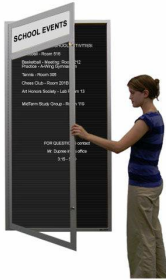

Header Details

- UPPERCASE Helvetica vinyl lettering
- **Black lettering on a 5" white header (3" max text height)**

- Please type your message in the text box provided below,

we will try to keep your message on one line unless otherwise specified. If we can't fit your message on one line we will center your copy on two lines. For the customer that needs a specific font, color or text positioning, you may call customer service with your requests.

Ordering Options

- Frame Orientation: Portrait or Landscape
- Optional colors for felt letterboard panel
- Optional letter & character sets (1/2", 3/4", 1", 2", 3")
- **Door Window: Break Resistant or Tempered Glass**
  - Break Resistant Acrylic: 1/8" thick, lightweight (Standard)
  - 1/4" Tempered Glass for public environments and locations that require this added safety feature. (Upcharge)
    - If chosen we will use our heavy duty door that will change one of 2 dimensions by 1/2". We will contact you if you do not indicate which dimension you would like adjusted in your order notes.
    - The viewable area can decrease by 1/2" or the overall size can be increased by 1/2".

Model	Overall Case Dimensions	Viewable Area (Portrait)	Viewable Area (Landscape)	Orientation	Overall Depth	Ships Via	Shipping Weight
SCILXLH-2448	24" x 48"	17 7/8" x 36 1/2"	41 7/8" x 11 1/2"	Portrait or Landscape	3 1/8"	Freight	37