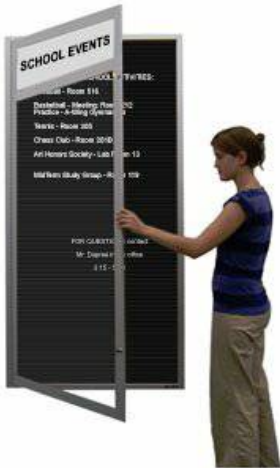

XL Indoor Enclosed Letter Boards with Message Header | Single Door in 10 Sizes + Custom

FOR CURRENT PRICING, VISIT THE ID # LISTED ABOVE
FREE SHIPPING

Product Details

- Single Door Changeable Letter Board
- 5" High White Message Header Panel
- Features full length piano hinge (opens right to left)
- Security cam-lock is positioned on front of frame (2 keys included)
- Overall Cabinet Depth: 3 1/8"
- Interior Useable Depth: 1 5/8"
- 4 metal frame finishes
- Break Resistant Acrylic: Perfect for high traffic or public environments
- 1/4" spaced grooves in felt letterboard for easy letter and number insertion
- 3/4" White Helvetica letters and numbers included (290 Character Sprue Set)
- **Free Shipping** on Extra Large Interior Display Cases w Message Header
- Swing Case Enclosed Letter Boards for **INDOOR** use Only
- Case must be **surface mounted** on the wall
- **Call for Custom Letter Boards Exterior and Indoor applications**

Ordering Options

- Frame Orientation: Portrait or Landscape
- Optional colors for felt letterboard panel
- Optional letter & character sets (1/2", 3/4", 1", 2", 3")
- **Door Window: Break Resistant or Tempered Glass**
 - Break Resistant Acrylic: 1/8" thick, lightweight (Standard)
 - 1/4" Tempered Glass for public environments and locations that require this added safety feature. (Upcharge)
 - If chosen we will use our heavy duty door that will change one of 2 dimensions by 1/2". We will contact you if you do not indicate which dimension you would like adjusted in your order notes.
 - The viewable area can decrease by 1/2" or the overall size can be increased by 1/2".

Model	Overall Case Dimensions	Viewable Area (Portrait)	Viewable Area (Landscape)	Orientation	Overall Depth	Ships Via	Shipping Weight
SCILXLH-2448	24" x 48"	17 7/8" x 36 1/2"	41 7/8" x 11 1/2"	Portrait or Landscape	3 1/8"	Freight	37