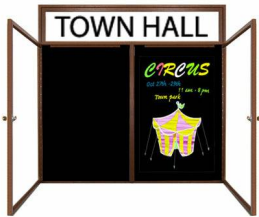

Indoor Enclosed Wood Framed Letter Boards with Header & Lights | Multiple Doors | 2 and 3 Door Display Cases

FOR CURRENT PRICING, VISIT THE ID # LISTED ABOVE

Product Details

- **Indoor Enclosed Letter Board**
- 2 and 3 Door Letter Board Display Models
- Wood Framed Letter Board
- Wall Mount Message Board Display Case
- Lighted Letter Board Display
- Features full length piano hinges support each door
- Locking Display Case
- Security cam-lock is positioned on front of each door (2 keys included)
- Overall Depth: 4"
- Interior Useable Depth: 2 5/8"
- 3 treated frame finishes
- Break Resistant Acrylic: Ideal for high traffic or public environments
- Standard black felt letterboard allows for easy letter and number insertion
- 3/4" White Helvetica letters / numbers included (290 Character Sprue Set)
- Letterboard displays **for INDOOR use only!**
- Message Display Boards must be **surface mounted** on the wall
- **Call for Custom Interior Letter Boards 1, 2, and 3 Door(s)**

Header Details

- UPPERCASE Helvetica vinyl lettering
- **Black lettering on a 5" white header (3" max text height)**
- Please type your message in the text box provided below, we will try to keep your message on one line unless otherwise specified. If we can't fit your message on one line we will center your copy on two lines. For the customer that needs a specific font, color or text positioning, you may call customer service with your requests.