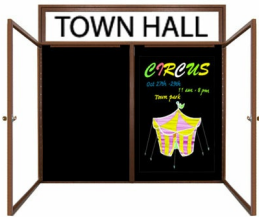

### Indoor Enclosed Wood Framed Letter Boards with Header & Lights | Multiple Doors | 2 and 3 Door Display Cases

FOR CURRENT PRICING, VISIT THE ID # LISTED ABOVE

#### Product Details

- **Indoor Enclosed Letter Board**
- 2 and 3 Door Letter Board Display Models
- Wood Framed Letter Board
- Wall Mount Message Board Display Case
- Lighted Letter Board Display
- Features full length piano hinges support each door
- Locking Display Case
- Security cam-lock is positioned on front of each door (2 keys included)
- Overall Depth: 4"
- Interior Useable Depth: 2 5/8"
- 3 treated frame finishes
- Break Resistant Acrylic: Ideal for high traffic or public environments
- Standard black felt letterboard allows for easy letter and number insertion
- 3/4" White Helvetica letters / numbers included (290 Character Sprue Set)
- Letterboard displays for **INDOOR** use only!
- Message Display Boards must be **surface mounted** on the wall
- **Call for Custom Interior Letter Boards 1, 2, and 3 Door(s)**

#### Header Details

- UPPERCASE Helvetica vinyl lettering
- **Black lettering on a 5" white header (3" max text height)**
- Please type your message in the text box provided below, we will try to keep your message on one line unless otherwise specified. If we can't fit your message on one line we will center your copy on two lines. For the customer that needs a specific font, color or text positioning, you may call customer service with your requests.