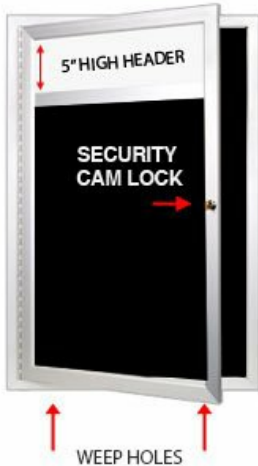

### Extra Large Outdoor Dry Erase Marker Board SwingCases with Header | Gloss Black Board Message Board

FOR CURRENT PRICING, VISIT THE ID # LISTED ABOVE  
FREE SHIPPING

#### Product Details

- **X-Large Outdoor Dry Erase Black Board**
- **Enclosed Dry Erase Marker Board**
- **Black Message Board: For Hand Writing**
- **5" High Message Header Panel: Message Printed Free**
- **Single Door Wall Mount Display Cabinet**
- **Full length piano hinge (opens right to left)**
- **Black Board: Durable Magnetic Porcelain Steel Surface**
- **Dry Erase Marker Board Color: Gloss Black**
- **5 Bright Sticks Fluorescent Markers Included ( )**
- **Locking Dry Erase Display Case**
- **Security cam-lock is positioned on front of frame (2 keys included)**
- **Overall Cabinet Depth: 3 1/8"**
- **Interior Useable Depth: 1 5/8"**
- **4 outdoor treated metal finishes**
- **Break Resistant Acrylic: Made for high traffic or public environments**
- **Weep Holes** provided on bottom to reduce any condensation build-up
- **Weather resistant aluminum backing with silicone sealant**
- **Black Dry Erase Marker Board Displays for OUTDOOR or INDOOR use**
- **FREE SHIPPING** on All Extra Large Outdoor Dry Erase Marker Boards
- **Call for Custom Outdoor Enclosed Dry Erase Display Boards**