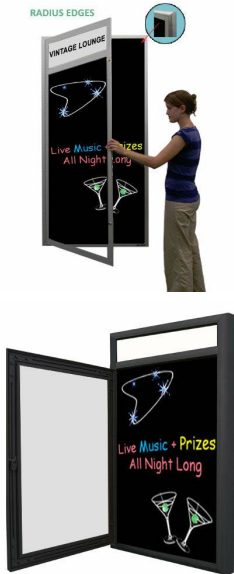

### Extra Large Indoor Dry Erase Marker Board SwingCases with Radius Edge and Header | Black Board Message Board

FOR CURRENT PRICING, VISIT THE ID # LISTED ABOVE  
FREE SHIPPING

#### Product Details

- **Black Marker Board**
- **X-Large Indoor Dry Erase Black Board**
- Enclosed Dry Erase Marker Board
- Black Message Board: For Hand Writing
- Radius Corners Aluminum Display Cabinet
- Sleek Radius Edge frame profile with mitered corner
- 5" High Message Header Panel: Message Printed Free
- Personalized Message Header Printed Free
- Text Message Printed up to 3" High ALL CAPS Black Helvetica Font
- Wall Mount Display Cabinet
- Extra Large Clear Viewing Door Window
- Full length piano hinge (opens right to left)
- **Black Board:** Durable Magnetic Porcelain Steel Surface
- Dry Erase Marker Board Color: **Gloss Black**
- 5 Bright Sticks Fluorescent Markers Included
- Locking Dry Erase Display Case
- Security cam-lock on front of frame (2 keys included)
- Overall Cabinet Depth: 2"
- Interior Usable Depth: 5/8"
- 4 treated metal finishes
- Break Resistant Acrylic: Made for high traffic or public environments
- Aluminum backing with silicone sealant
- Black Dry Erase Marker Board Displays for INDOOR use
- FREE SHIPPING on All Extra Large Indoor Dry Erase Marker Boards
- Call for Custom Enclosed Dry Erase Display Boards

#### Ordering Options

- Frame Orientation: Portrait or Landscape
- Additional Fluorescent Marker Set
- **Door Window: Break Resistant or Tempered Glass**
  - Break Resistant Acrylic: 1/8" thick, lightweight (Standard)
  - 1/4" Tempered Glass for public environments and locations that require this added safety feature. (Upcharge)
    - If chosen we will use our heavy duty door that will change one of 2 dimensions by 1/2". We will contact you if you do not indicate which dimension you would like adjusted in your order notes.
    - The viewable area can decrease by 1/2" or the overall size can be increased by 1/2".