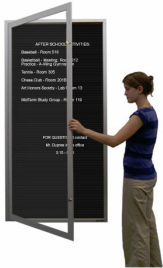

Extra Large Indoor Enclosed Letter Boards | Radius Edge Locking Message Board Cabinet

FOR CURRENT PRICING, VISIT THE ID # LISTED ABOVE
FREE SHIPPING

Product Details

- **Extra Large Letter Board**
- **Indoor Letter Board Display Case**
- Enclosed Letterboard display Cabinet
- **Letter Board with Changeable Letters**
- Durable Aluminum Construction - Sleek Radius Edge
- Contemporary Radius Edge Cabinet Corners with Mitered Corners
- Single Door on full length piano hinge (opens right to left)
- Extra Large Viewing Window
- Locking Letter Board Cabinet
- Security CAM-lock on front of frame (2 keys included)
- Overall Depth: 2"
- Interior Useable Depth: 5/8"
- 4 metal frame finishes
- Break Resistant Acrylic: Perfect for high traffic or public environments
- Black Felt Letterboard
- Precision grooves allows for easy letter and number insertion
- 3/4" White Helvetica letters and numbers included (290 Character Sprue Set)
- Display Case must be **surface mounted** on the wall
- **For INDOOR use Only**
- **FREE SHIPPING** On All Extra Large Radius Edge Indoor Letter Boards
- **Call for Custom Enclosed Indoor Letter Boards**

Ordering Options

- Frame Orientation: Portrait or Landscape
- Optional colors for felt letterboard panel
- Optional letter & character sets: 1/2", 3/4", 1", 2", 3"

Door Window: Break Resistant or Tempered Glass