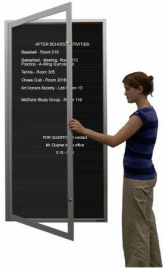

Extra Large Indoor Enclosed Letter Boards | Radius Edge Locking Message Board Cabinet

FOR CURRENT PRICING, VISIT THE ID # LISTED ABOVE
FREE SHIPPING

Product Details

- **Extra Large Letter Board**
- **Indoor Letter Board Display Case**
- Enclosed Letterboard display Cabinet
- **Letter Board with Changeable Letters**
- Durable Aluminum Construction - Sleek Radius Edge
- **Contemporary Radius Edge Cabinet Corners with Mitered Corners**
- Single Door on full length piano hinge (opens right to left)
- Extra Large Viewing Window
- Locking Letter Board Cabinet
- Security CAM-lock on front of frame (2 keys included)
- Overall Depth: 2"
- Interior Useable Depth: 5/8"
- 4 metal frame finishes
- Break Resistant Acrylic: Perfect for high traffic or public environments
- Black Felt Letterboard
- Precision grooves allows for easy letter and number insertion
- 3/4" **White Helvetica letters and numbers included (290 Character Sprue Set)**
- Display Case must be **surface mounted** on the wall
- **For INDOOR use Only**
- **FREE SHIPPING** On All Extra Large Radius Edge Indoor Letter Boards
- **Call for Custom Enclosed Indoor Letter Boards**

Ordering Options

- Frame Orientation: Portrait or Landscape
- Optional colors for felt letterboard panel
- Optional letter & character sets: 1/2", 3/4", 1", 2", 3"
- **Door Window: Break Resistant or Tempered Glass**
 - Break Resistant Acrylic: 1/8" thick, lightweight (Standard)
 - 1/4" Tempered Glass for public environments and locations that require this added safety feature. (Upcharge)
 - If chosen we will use our heavy duty door that will change one of 2 dimensions by 1/2". We will contact you if you do not indicate which dimension you would like adjusted in your order notes.
 - The viewable area can decrease by 1/2" or the overall size can be increased by 1/2".