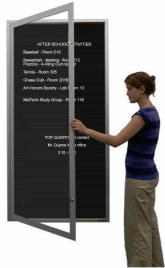

Extra Large Indoor Enclosed Letter Boards | Radius Edge Locking Message Board Cabinet

FOR CURRENT PRICING, VISIT THE ID # LISTED ABOVE
FREE SHIPPING

Product Details

- **Extra Large Letter Board**
- **Indoor Letter Board Display Case**
- Enclosed Letterboard display Cabinet
- **Letter Board with Changeable Letters**
- Durable Aluminum Construction - Sleek Radius Edge
- **Contemporary Radius Edge Cabinet Corners with Mitered Corners**
- Single Door on full length piano hinge (opens right to left)
- Extra Large Viewing Window
- Locking Letter Board Cabinet
- Security CAM-lock on front of frame (2 keys included)
- Overall Depth: 2"
- Interior Useable Depth: 5/8"
- 4 metal frame finishes
- Break Resistant Acrylic: Perfect for high traffic or public environments
- Black Felt Letterboard
- Precision grooves allows for easy letter and number insertion
- 3/4" **White Helvetica letters and numbers included (290 Character Sprue Set)**
- Display Case must be **surface mounted** on the wall
- **For INDOOR use Only**
- **FREE SHIPPING** On All Extra Large Radius Edge Indoor Letter Boards
- **Call for Custom Enclosed Indoor Letter Boards**

Ordering Options

- Frame Orientation: Portrait or Landscape
- Optional colors for felt letterboard panel
- Optional letter & character sets: 1/2", 3/4", 1", 2", 3"
- **Door Window: Break Resistant or Tempered Glass**
 - Break Resistant Acrylic: 1/8" thick, lightweight (Standard)
 - 1/4" Tempered Glass for public environments and locations that require this added safety feature. (Upcharge)
 - If chosen we will use our heavy duty door that will change one of 2 dimensions by 1/2". We will contact you if you do not indicate which dimension you would like adjusted in your order notes.
 - The viewable area can decrease by 1/2" or the overall size can be increased by 1/2".